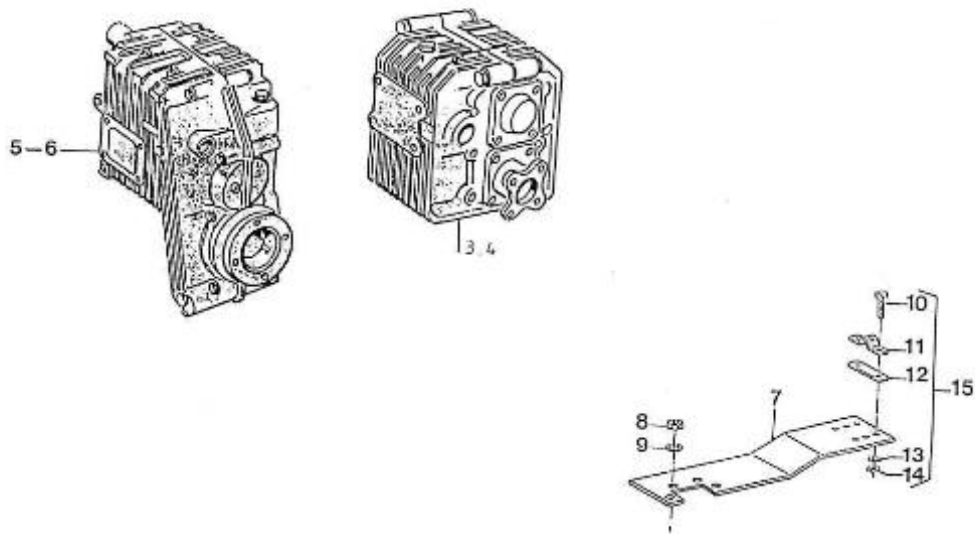

4.110HE STANDARD ENGINE / GEAR BOX

Part number	Item	Désignation article	Quantity
970776012	4	GEARBOX,HBW100 -2,72R	1
970776340	5	GEARBOX ZF 15 MIV 2.13R	1
970776335	6	GEARBOX	1
970300373	7	SUPPORT,CONTROL HBW	1
970027322	8	NUT,M 8	2
970119139	9	WASHER,CORRUGATED D8	2
970300317	10	BOLT,HEX M 5X 16	2
QCC33010TF	11	THREADING COLLAR JACKET 33C	1
QCC33014TF	12	COUNTER PLATE 33/43C	1
970300318	13	WASHER,SPRING D 5	2
970609904	14	NUT,M 5	2
970835020	15	CLAMP	1