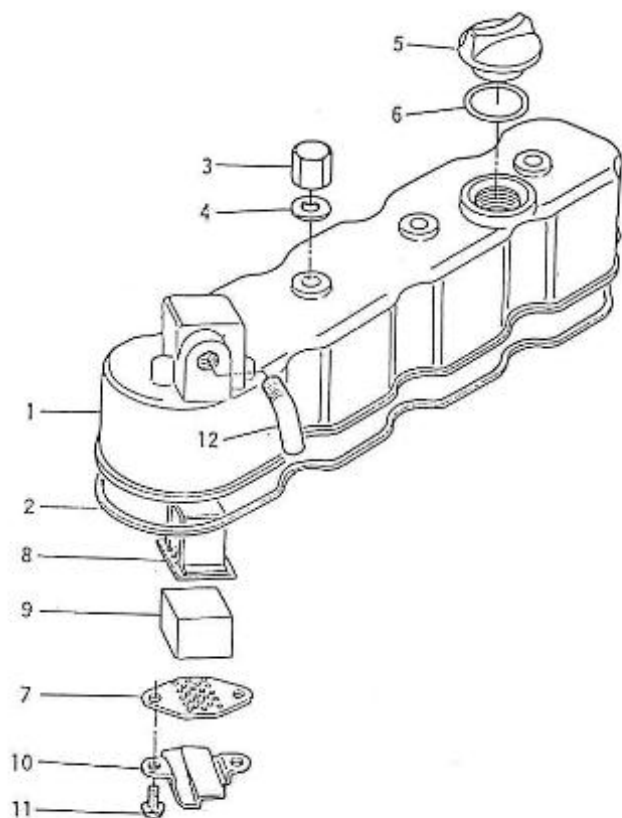

Filtre(s) :

- type: 4.110HE STANDARD ENGINE

4.110HE STANDARD ENGINE / ENGINE BLOCK

Part number	Item	Désignation article	Quantity
970490103	3	CAP,FREEZE	3
970490908	5	PLUG	6
970490106	6	CAP,FREEZE	1
970490107	7	PLUG,SOCK	7
970490108	8	PLUG,SOCK	3
970490109	9	PLUG,SOCK	1
970490122	10	PIN,CYLINDRICAL	2
970490111	11	PIN,CYLINDRICAL	2
970490113	12	PIN,PIPE	2
970490112	13	PIN,PIPE	1
970150115	14	LINER,CYLINDER H-HE	4
970490116	15	O-RING	1
970490119	18	BOLT,M 6X 18	2
970504046	19	NIPPLE,REDUCTION 3/4	1
970493114	20	PUMP,OIL CPL.	1
970493115	21	GASKET,OIL PUMP	1
970493116	22	BOLT	4
970301918	23	TAP,DRAIN	1
970153117	24	GEAR,OIL PUMP DRIVE	1
970493118	25	KEY,FEATHER H-HE	1
970493119	26	NUT,M10	1
970493120	27	WASHER,CLAW D10	1
970493203	28	FITTING,PRESS SWITCH M10	1
970300430	29	GASKET,RING D10	1
970851700	30	SWITCH,OIL	1
970493207	31	ELBOW,1/8X10X1,5MF	1

4.110HE STANDARD ENGINE / OIL SUMP - OIL PUMP

Part number	Item	Désignation article	Quantity
970510110	2	GASKET,OIL PAN 4.110	1
970490123	3	BOLT,M10X 9	22
970119149	4	WASHER, SPRING D 6	22
970163126	5	FILTER,OIL PAN 3. 90-4.110	1
970490919	6	BOLT,M 8X 16	1
970153129	7	O-RING,OIL FILTER 2.60 4.110	1
970490127	8	PLUG, OIL DRAIN	1
970432132	9	GASKET,RING	1
970300325	10	RING,SEAL D12	1
970302492	11	PIPE,OIL EXTRACTION CPL.4.110H	1
970307158	11	PIPE	1
970432515	12	BOLT,BANJO M14X1,5	1
970300306	13	GASKET,RING D14	1
970490119	14	BOLT,M 6X 18	1
970301517	15	COVER,OIL PAN 4.110	1
970490142	16	GASKET,OIL GAUGE	1
970510140	17	DIPSTICK,OIL LEVEL 4.110HE	1

4.110HE STANDARD ENGINE / CYLINDER HEAD COVER

Part number	Item	Désignation article	Quantity
970510501	1	COVER,CYLINDER HEAD 4.110	1
970510502	2	GASKET,COVER CYL:HEAD 4.110	1
970490503	3	NUT,CAP	4
970490505	4	GASKET,RING	4
970490510	5	CAP,FILLING OIL	1
970490511	6	O-RING	1
970490303	7	PLATE,BREATHER ELEMENT	1
970490302	8	HOUSING,BREATHER ELEMENT	1
970490305	9	FILTER,BREATHER ELEMENT	1
970490306	10	SHIELD,OIL BREATHER	1
970490307	11	SCREW,M 5X 10	2
970301993	12	PIPE,BREATHER	1