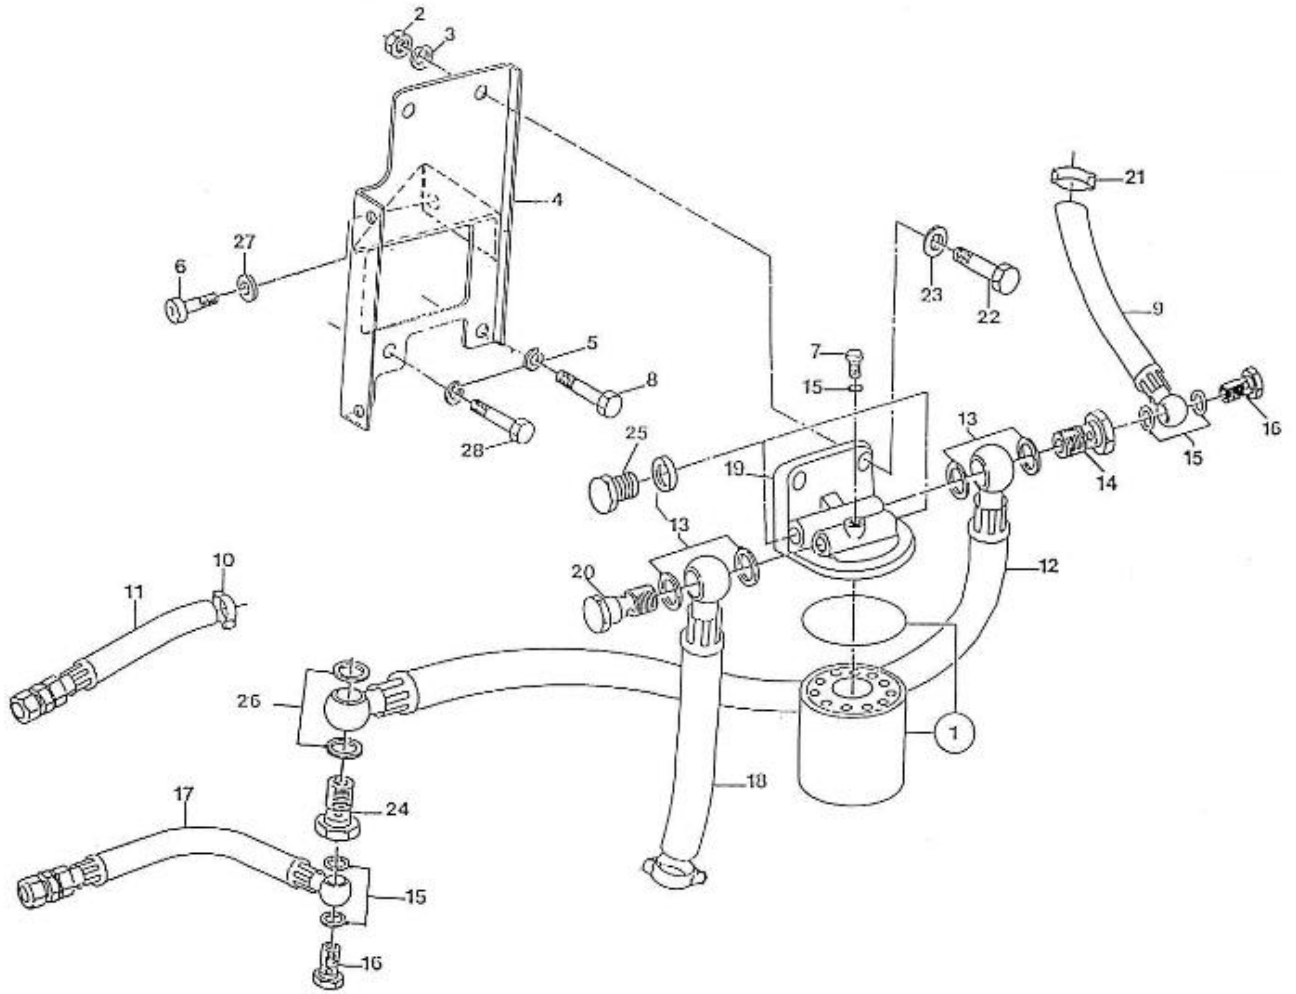

4.110HE STANDARD ENGINE / FUEL FILTER

Part number	Item	Désignation article	Quantity
970307094	1	SUPPORT	1
970622350	1	FILTER,FUEL	1
970119149	2	WASHER, SPRING D 6	2
970119143	2	NUT, M10	2
970497323	3	BOLT,HEX M 6X 80	1
970119136	3	WASHER,SPRING D10	2
970644008	5	BOLT,HEX M10X 35	2
970119149	5	WASHER, SPRING D 6	2
970639903	6	BOLT,HEX M 8X 16	1
970119135	6	WASHER,PLAIN D10	2
970119136	7	WASHER,SPRING D10	2
970832061	7	BOLT	1
970119143	8	NUT, M10	2
970497323	8	BOLT,HEX M 6X 80	1
970302166	9	HOSE,FUEL LEAKAGE CPL.D 3 L= 3	1
970302213	9	BOLT,HEX M 6X 70	1
970302585	10	CLAMP,TWO-EAR 11-13	1
970639903	10	BOLT,HEX M 8X 16	1
970300995	11	HOSE,FUEL SUPPLY CPL H/HE	1
970119138	11	WASHER,SPRING D 8	1
970492320	12	HOSE,FUEL SUPPLY INJ.PUMP CPL.	1
970310171	12	CLAMP	1
970300306	13	GASKET,RING D14	6
970300327	14	BOLT,BANJO M14X1,5XM8	1
970432133	14	BOLT,BANJO M 8	2
970300288	15	GASKET,M8	4
970300327	16	BOLT,BANJO M14X1,5XM8	2
970432133	16	BOLT,BANJO M 8	2
970300306	17	GASKET,RING D14	6
970300994	17	HOSE,FUEL RETURN CPL H/HE	1
970432515	18	BOLT,BANJO M14X1,5	1
970492310	18	HOSE,FUEL SUPPLY FILTER CPL.H/	1
970302494	19	SUPPORT,FUEL FILTER ELEMENT H-	1
970492310	19	HOSE,FUEL SUPPLY FILTER CPL.H/	1
970432515	20	BOLT,BANJO M14X1,5	1
970300995	21	HOSE,FUEL SUPPLY CPL H/HE	1
970310171	21	CLAMP	1
970300994	22	HOSE,FUEL RETURN CPL H/HE	1
970635508	22	BOLT,HEX M10X 25	2
970119135	23	WASHER,PLAIN D10	2
970439306	23	CLAMP	1
970875102	24	FILTER	1
970302159	24	BOLT,BANJO M12X1,5 - M8X1	1
970875506	25	PLUG	2
970300325	26	RING,SEAL D12	2
970119138	27	WASHER,SPRING D 8	1