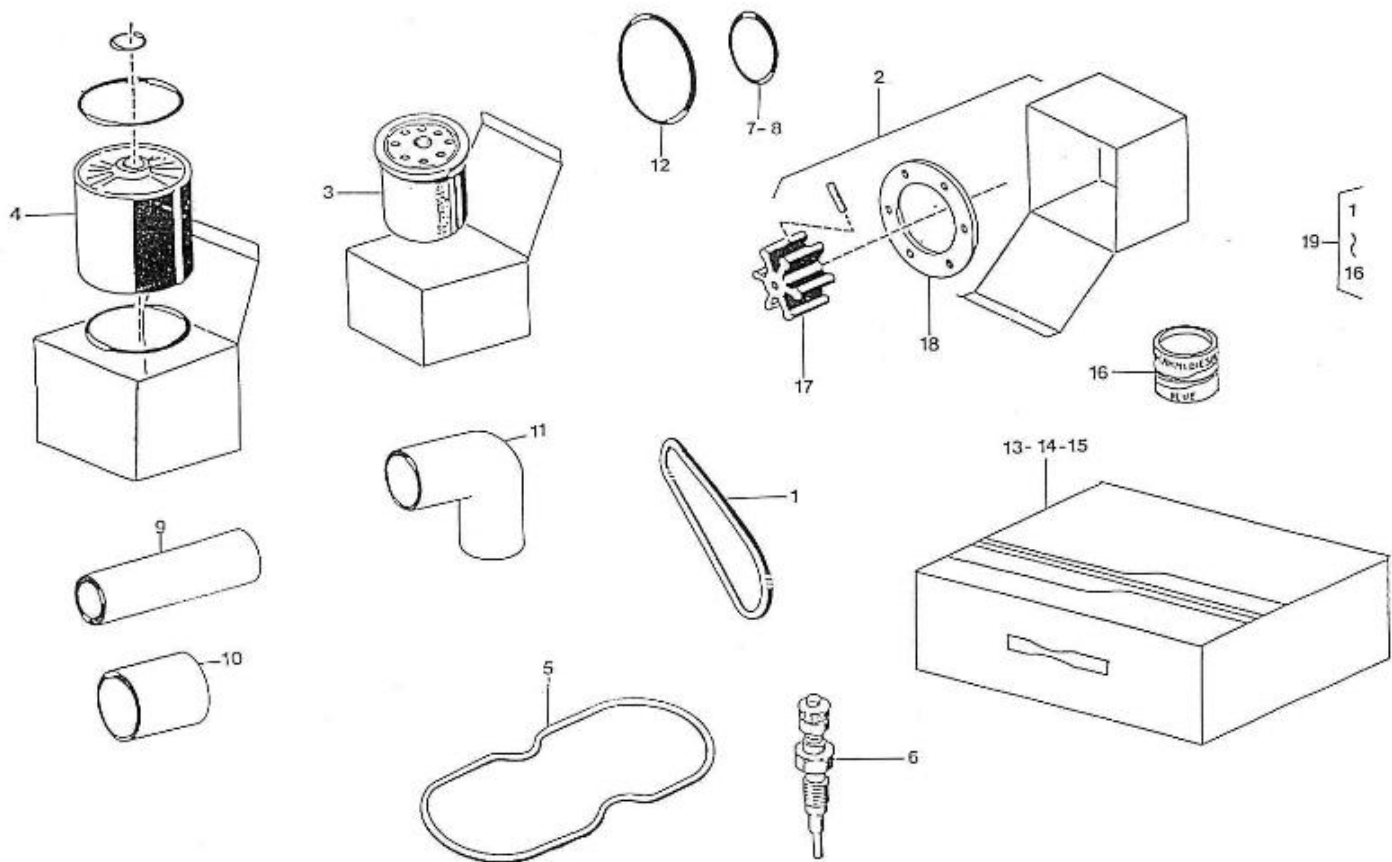

4.110HE STANDARD ENGINE / MAINTENANCE KIT

Part number	Item	Désignation article	Quantity
970300706	1	V-BELT,SPZ 950 LW	1
970604591	2	SET,IMPELLER W/PUMP 4.110-190-	1
970493150	3	FILTER,OIL	1
970875102	4	FILTER	1
970510502	5	GASKET,COVER CYL:HEAD 4.110	1
970152116	6	GLOWPLUG,H-HE	1
970154025	7	O-RING,28,17X3,53	1
970493155	8	O-RING,61,91X3,53	1
970300245	9	HOSE,D25 L= 350	1
970300243	10	HOSE,D32 L= 35	1
970300269	11	ELBOW,WATERPUMP HE	1
970604617	12	O-RING,59,69X5,34	1
970310008	13	CASE	1
970301347	14	INSERT,CASE	1
970301348	15	INSERT,CASE BOTTOM	1
970301521	16	PAINT,NANNI BLUE 125CC	1
970604530	17	IMPELLER,WATER PUMP F 5B/-9	1
970604529	18	GASKET,F5B	1