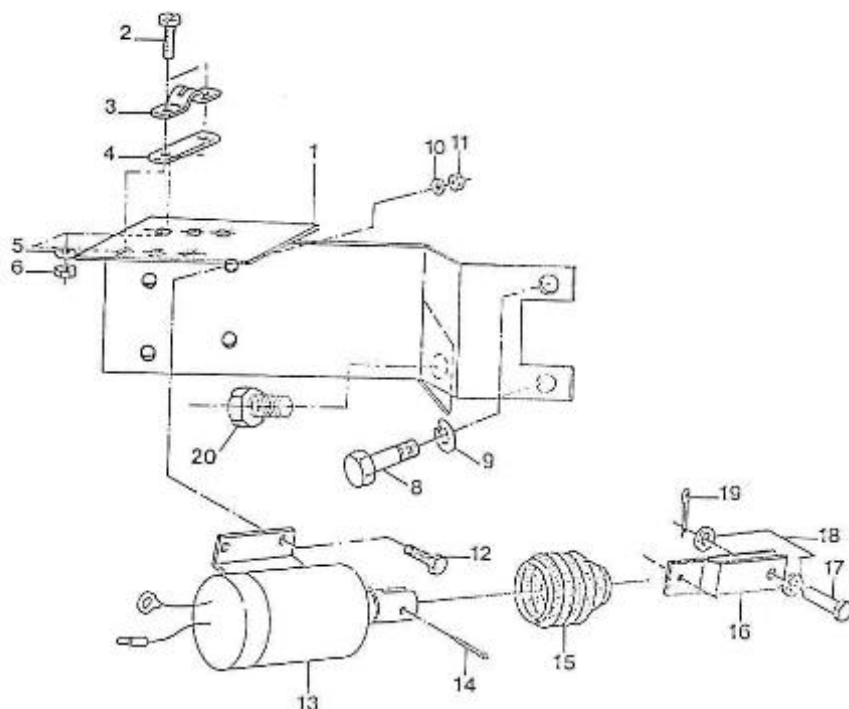

4.110HE STANDARD ENGINE / ELECTRICAL STOP

Part number	Item	Désignation article	Quantity
970302505	1	SUPPORT,ACC.STOP CONTROL 4.110	1
970300317	2	BOLT,HEX M 5X 16	2
QCC33010TF	3	THREADING COLLAR JACKET 33C	1
QCC33014TF	4	COUNTER PLATE 33/43C	1
970300318	5	WASHER,SPRING D 5	2
970609904	6	NUT,M 5	2
970835020	7	CLAMP	1
970300275	8	BOLT,HEX M 6X 25	2
970119149	9	WASHER, SPRING D 6	2
970301580	13	SOLENOID,12V 4.190	1
970302265	14	PIN,COTTER 3,2X20	1
970302157	15	BELLOWS,STOP SOLENOID	1
970301579	16	LEVER,STOP 4.190	1
970635253	17	PIN,ELEC STOP FORK	1
970635459	18	WASHER,PLAIN D 6	2
970635106	19	PIN,COTTER 2X20 SST	1
970119141	20	BOLT,HEX M8X 20	1