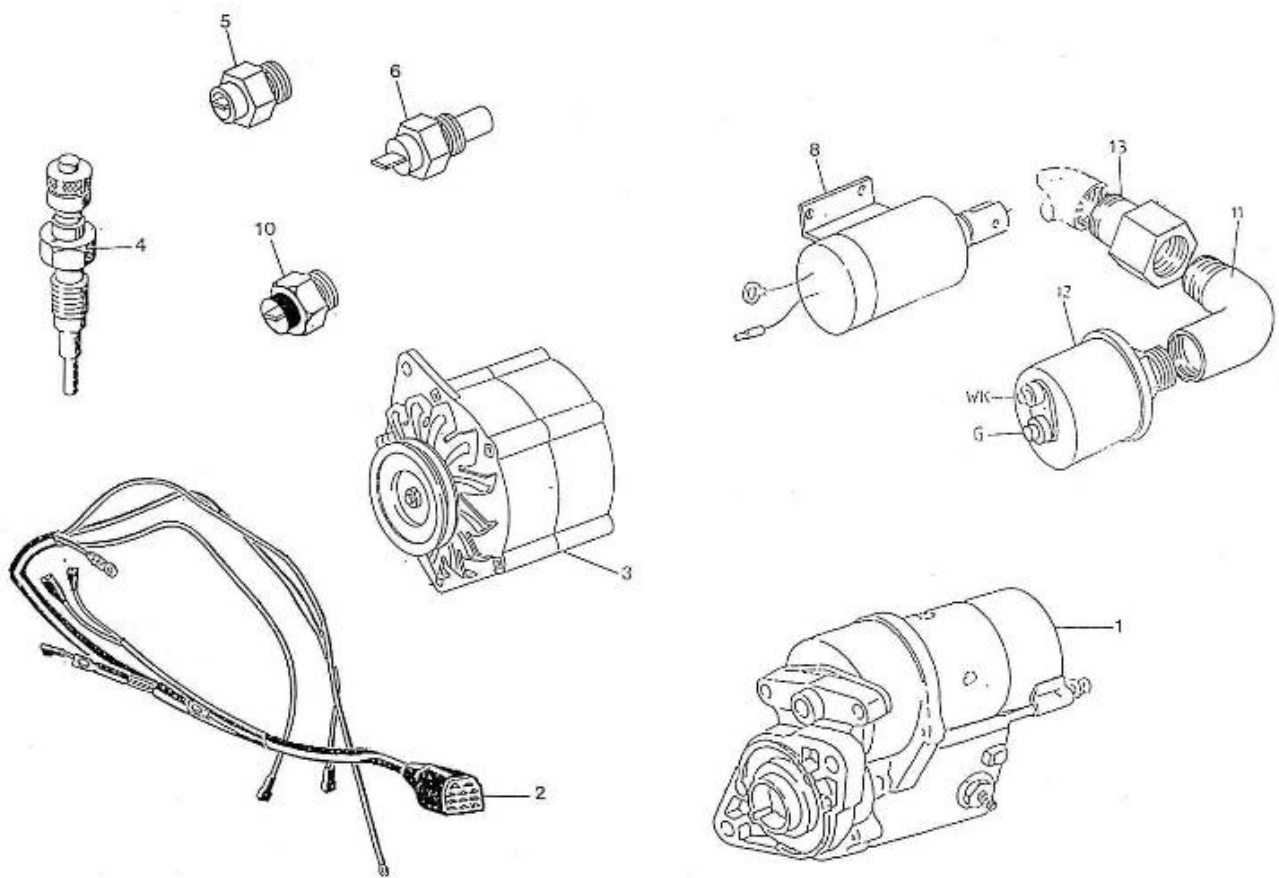

4.110HE STANDARD ENGINE / ELECTRICAL EQUIPMENTS

Part number	Item	Désignation article	Quantity
970517303	1	STARTER,MOTOR 12V 1,0KW 1P	1
970302661D	2	WIRING	1
970152116	4	GLOWPLUG,H-HE	1
970851725	5	TEMPERATURE SENDER	1
970851602	6	WATER TEMPERATURE SENDER	1
970301580	8	SOLENOID,12V 4.190	1
970851700	10	SWITCH,OIL	1
970493207	11	ELBOW,1/8X10X1,5MF	1
48201143	12	OIL PRESSURE SENDER	1
970493203	13	FITTING,PRESS SWITCH M10	1