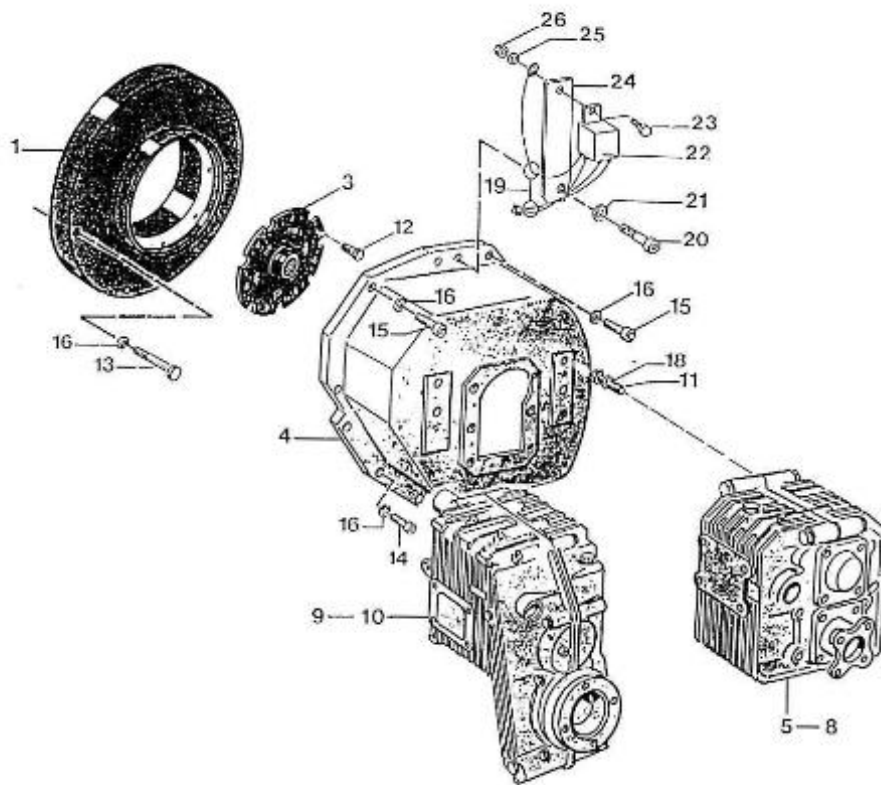

4.110HE STANDARD ENGINE / GEAR BOX FLANGE

Part number	Item	Désignation article	Quantity
970511701	1	SUPPORT,DAMPERPLATE 4.110H ALU	1
970776050	3	DAMPERPLATE,121 DIN	1
970498001	4	HOUSING,FLYWHEEL H-HE	1
970776012	8	GEARBOX,HBW100 -2,72R	1
970776340	9	GEARBOX ZF 15 MIV 2.13R	1
970776335	10	GEARBOX	1
970119141	11	BOLT,HEX M8X 20	6
970119147	12	BOLT, SOCK M 6X12	8
970024016	13	BOLT,HEX M 8X 40	6
970119146	14	BOLT, SOCK M8X 30	9
970635917	15	BOLT,SOCK M 8X 40	2
970119139	16	WASHER,CORRUGATED D8	20
970027322	17	NUT,M 8	10
970119138	18	WASHER,SPRING D 8	4
970302570	19	WIRING,KIT RELAIS KUBOTA START	1
970301280	20	BOLT,HEX M 8X 90	1
970119138	21	WASHER,SPRING D 8	1
970300716	22	RELAY,12V-30A	1
970300317	23	BOLT,HEX M 5X 16	1
970300318	25	WASHER,SPRING D 5	1
970609904	26	NUT,M 5	1