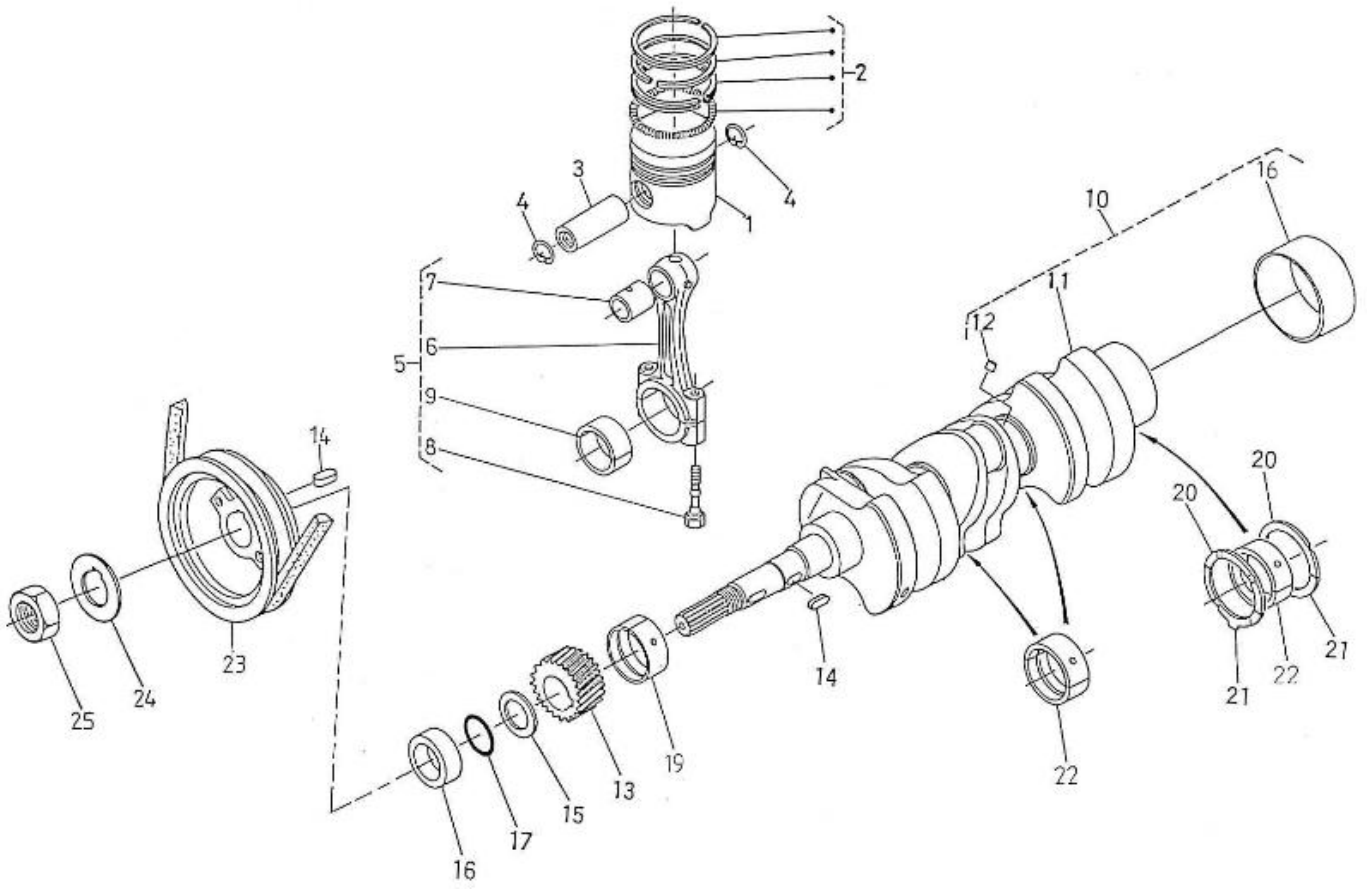

4.110HE STANDARD ENGINE / CRANKSHAFT-PISTONS

Part number	Item	Désignation article	Quantity
970151550	1	PISTON,STD.2.60-4.110	4
970151502	2	SET,PISTON RING STD.	4
970491503	3	PIN,PISTON	4
970491504	4	CIR-CLIP	8
970491505	5	ROD,CONNECTING CPL.2. 60-3.90-	4
970491512	7	BUSH,CONN.ROD	4
970491513	8	BOLT,CONN.ROD	8
970491514	9	METAL,CONN.ROD STD	4
970511515	10	CRANKSHAFT,CPL.4.110	1
970490909	12	PLUG,PIN CRANKSHAFT	4
970491520	13	GEAR,CRANKSHAFT	1
970491106	14	KEY,FEATHER	2
970491522	15	SLINGER,OIL	1
970151513	16	SLEEVE,CRANKSHAFT	1
970491524	17	O-RING,CRANKSHAFT	1
970151523	18	BUSH,CRANKSHAFT	1
970491525	19	METAL,CRANKSHAFT 1 STD	1
970491527	20	METAL,SIDE 1 STD	2
970491528	21	METAL,SIDE 2 STD	2
970491526	22	METAL,CRANKSHAFT 2 STD	4
970511516	23	PULLEY,CRANKSHAFT D115 4.110H/	1
970301493	24	WASHER,CRANKSHAFT	1
970301492	25	NUT,CRANKSHAFT	1
970151561	26	PISTON,+0,50	4
970151503	27	SET,PISTON RING +0.50	4
970491545	28	METAL,CONN.ROD 0,20	4
970491555	29	METAL,CONN.ROD 0,40	4
970491546	30	METAL,CRANKSHAFT +0.20	1
970491556	31	METAL,CRANKSHAFT +0.40	1
970491547	32	METAL,CRANKSHAFT 2 0.20	4
970491557	33	METAL,CRANKSHAFT 2 0.40	4
970491548	34	METAL,SIDE 1 0.02	2
970491558	35	METAL,SIDE 1 0.04	2
970491549	36	METAL,SIDE 2 0.02	2
970491559	37	METAL,SIDE 2 0.04	2