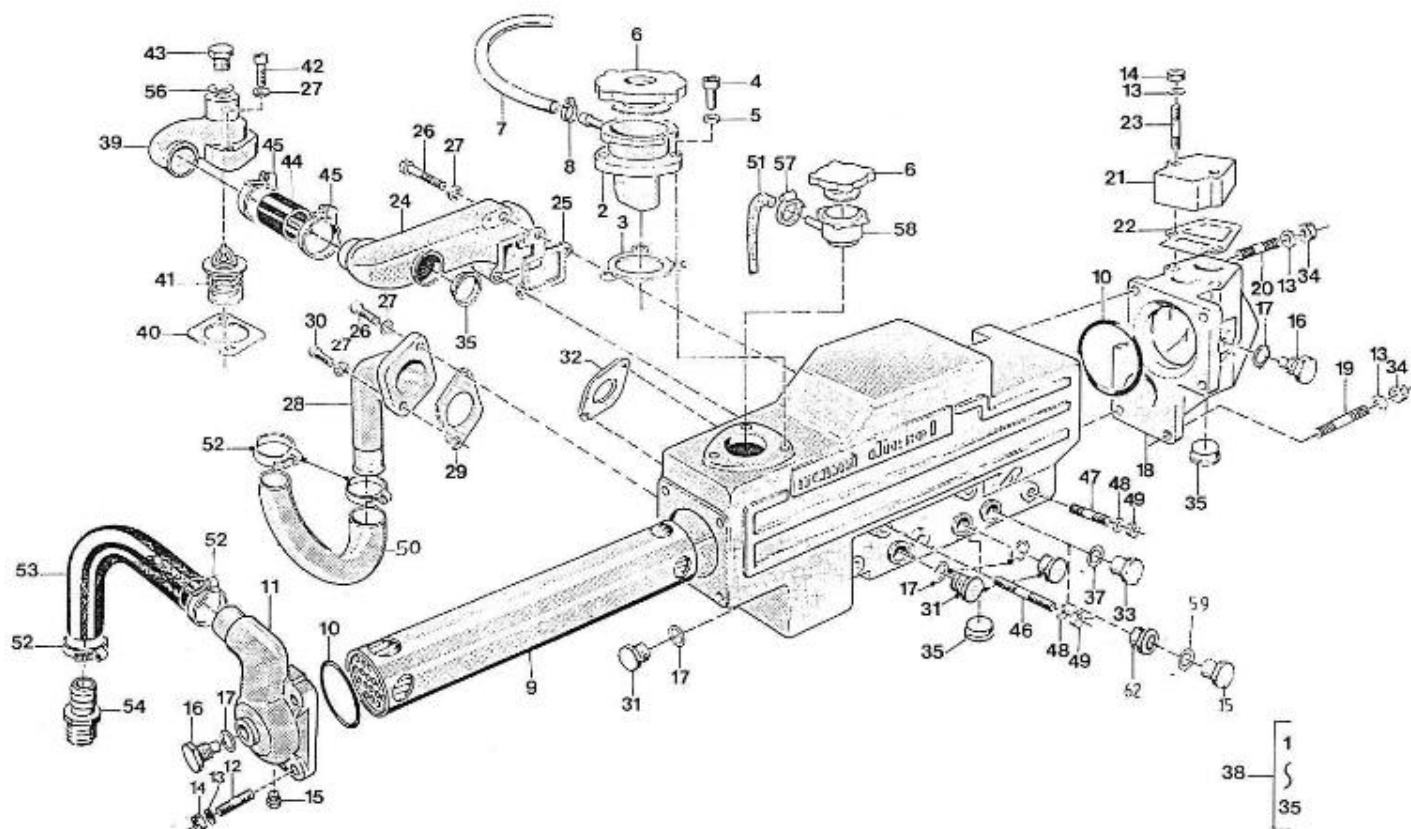

4.110HE STANDARD ENGINE / HEAT EXCHANGER

Part number	Item	Désignation article	Quantity
970300222	1	BODY	1
970604613	3	GASKET,FILLINGNECK	1
970604615	4	BOLT,SOCK M 6X 20	3
970635459	5	WASHER,PLAIN D 6	3
970604614	6	CAP,FILLING 0, 7 DOUBLE SEAL	1
970300077	7	HOSE,D 8 L= 450	1
970644587	8	CLAMP,HOSE 12-15	1
970300238	9	TUBE,STACK 4.110HE	1
970604617	10	O-RING,59,69X5,34	2
970300224	11	COVER	1
970300374	12	STUD,M 8X 30	4
970119139	13	WASHER,CORRUGATED D8	11
970027322	14	NUT,M 8	6
970632522	15	""PLUG,HEX 1/4""G""	2
970494635	16	ANODE,ZINC CPL M16X1,5	2
970300199	17	GASKET,RING D16	5
970300228A	18	MIXER,4.110	1
970300374	19	STUD,M 8X 30	4
970300080	20	STUD,M 8X 25	1
970604623	21	CAP,MIXER 2.60-3.90-4.110HE	1
970604622	22	GASKET,MIXER HE	1