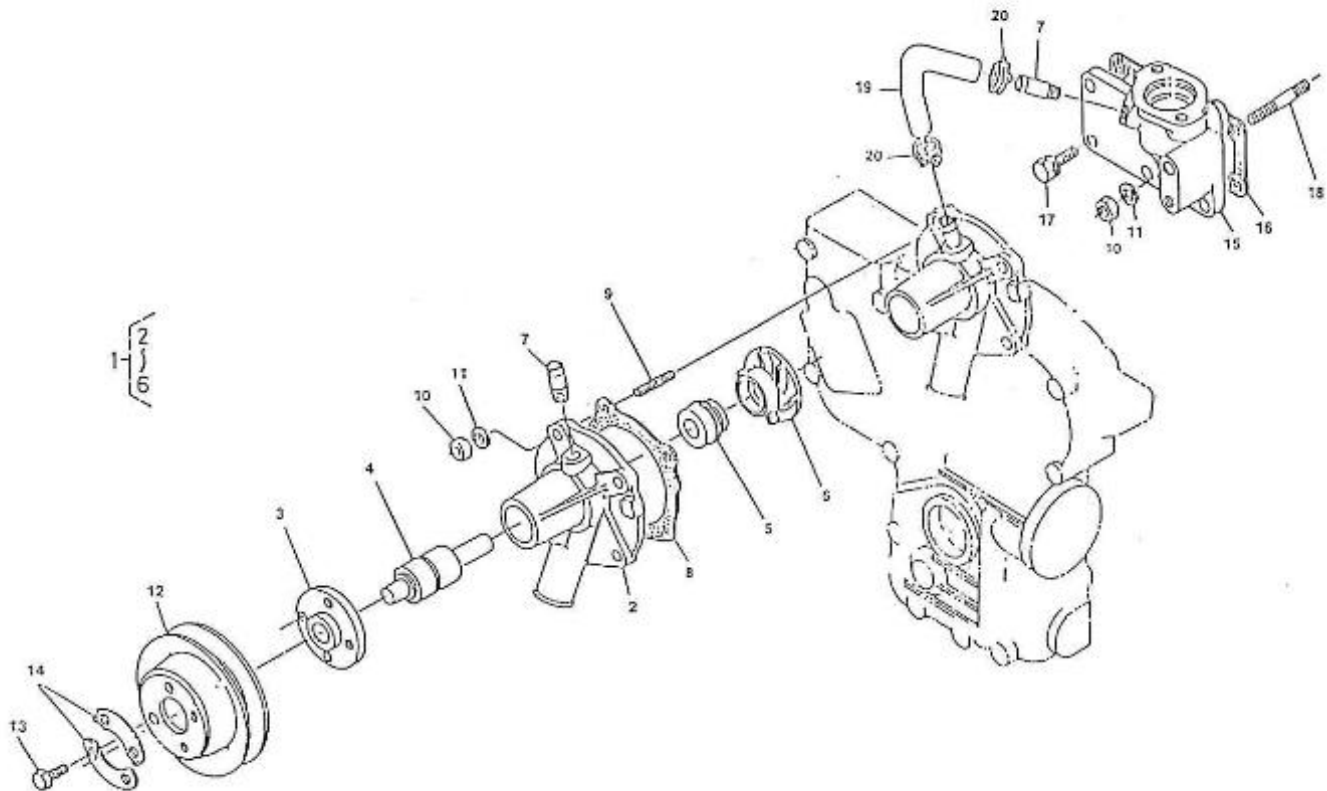

4.110HE STANDARD ENGINE / FRESH WATER PUMP

Part number	Item	Désignation article	Quantity
970154001	1	PUMP,F/WATER CPL.2. 60-4.110HE	1
970159645	3	FLANGE,WATER PUMP HE	1
970159640	4	BEARING,F.WATER PUMP	1
970154002	5	SEAL,MECHANICAL F/W.PUMP	1
970159642	6	IMPELLER,F/WATER PUMP -HE-	1
970154003	7	PIPE,WATER RETURN	2
970159643	8	GASKET,WATER PUMP 2. 60-3.90-4	1
970154004	9	STUD,WATER PUMP	4
970151133	10	NUT,M 6	5
970119149	11	WASHER, SPRING D 6	5
970154005	12	PULLEY,WATER PUMP -HE-	1
970140123	13	BOLT ,M 6X12	4
970154006	14	WASHER,WATER PUMP PULLEY	2
970154007	15	HOUSING,THERMOSTAT	1
970494618	16	GASKET,HOUSING THERMOSTAT	1
970491117	17	BOLT,M 6X 16	5
970154008	18	STUD,HOUSING TERMOSTAT	1
970154009	19	HOSE,WATER RETURN	1
970439306	20	CLAMP	2