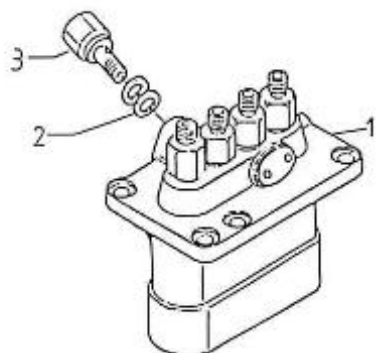

4.110HE STANDARD ENGINE / INJECTION AND FEED PUMPS

Part number	Item	Désignation article	Quantity
970512120	1	PUMP,INJECTION 4.110 CPL	1
970492166	2	GASKET,RING INJ.PUMP	2
970492165	3	SCREW,INJ.PUMP	3