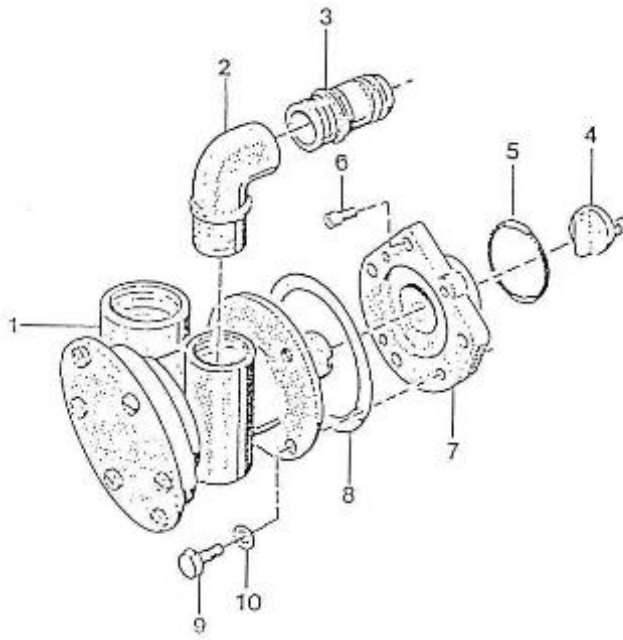

4.110HE STANDARD ENGINE / SEA WATER PUMP

Part number	Item	Désignation article	Quantity
970315208	1	SEA WATER PUMP	1
970604514	2	ELBOW,3/4	1
970604515	3	CONNECTION,HOSE HBW-20	1
970154025	5	O-RING,28,17X3,53	1
970604615	6	BOLT,SOCK M 6X 20	4
970300254	7	FLANGE,WATER PUMP 4.110HE	1
970614511	8	GASKET,WATER PUMP F5B-9	1
970439910	9	BOLT,HEX M 6X 16	4
970609602	10	WASHER,CORRUGATED D 6	4