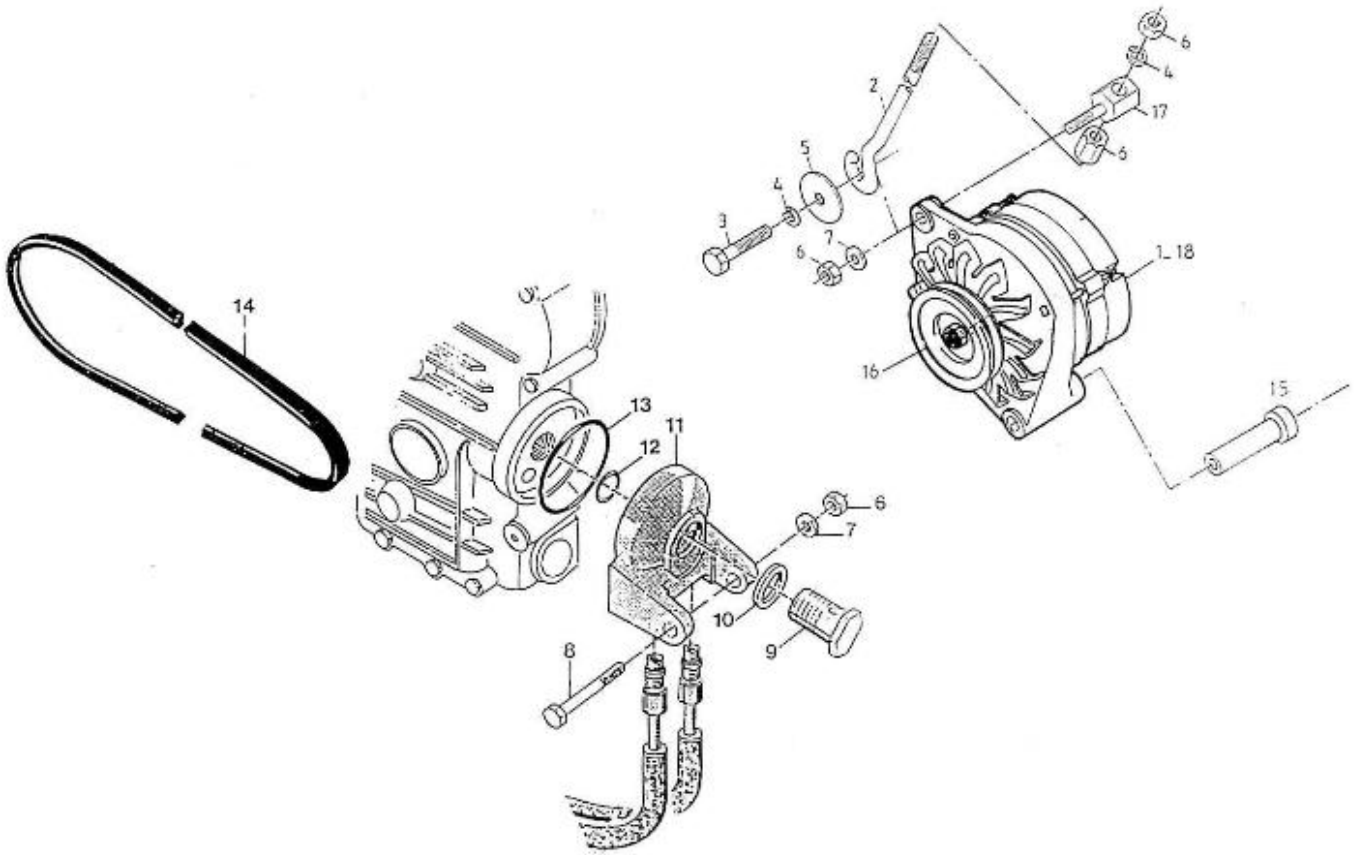

4.110HE STANDARD ENGINE / ALTERNATOR

Part number	Item	Désignation article	Quantity
970307522	1	ALTERNATOR,14V-60A	1
970307493	2	TIGHTENER,V-BELT	1
970301763	2	REGULATOR,ALTERNATOR 14V-55A	1
970409603	3	BOLT,HEX M 8X 25	1
970300409	3	BOLT,HEX M 8X 55	1
970119139	4	WASHER,CORRUGATED D8	2
970119138	5	WASHER,SPRING D 8	1
970304050	5	WASHER	1
970027322	6	NUT,M 8	4
970119138	7	WASHER,SPRING D 8	2
970300474	8	BOLT,HEX M 8X 85 SPECIAL	1
970300248	9	BOLT,BANJO M18X1,5	1
970300251	10	WASHER,30X19	1
970300252	12	O-RING,18,77X1,78	1
970493155	13	O-RING,61,91X3,53	1
970300706	14	V-BELT,SPZ 950 LW	1
970300193	15	BOLT,HEX M 8X 70	1
970307194	16	PULLEY	1
970307491	17	SUPPORT,TIGHTNER V-BELT	1
970307533	18	REGULATOR,ALTERNATOR	1