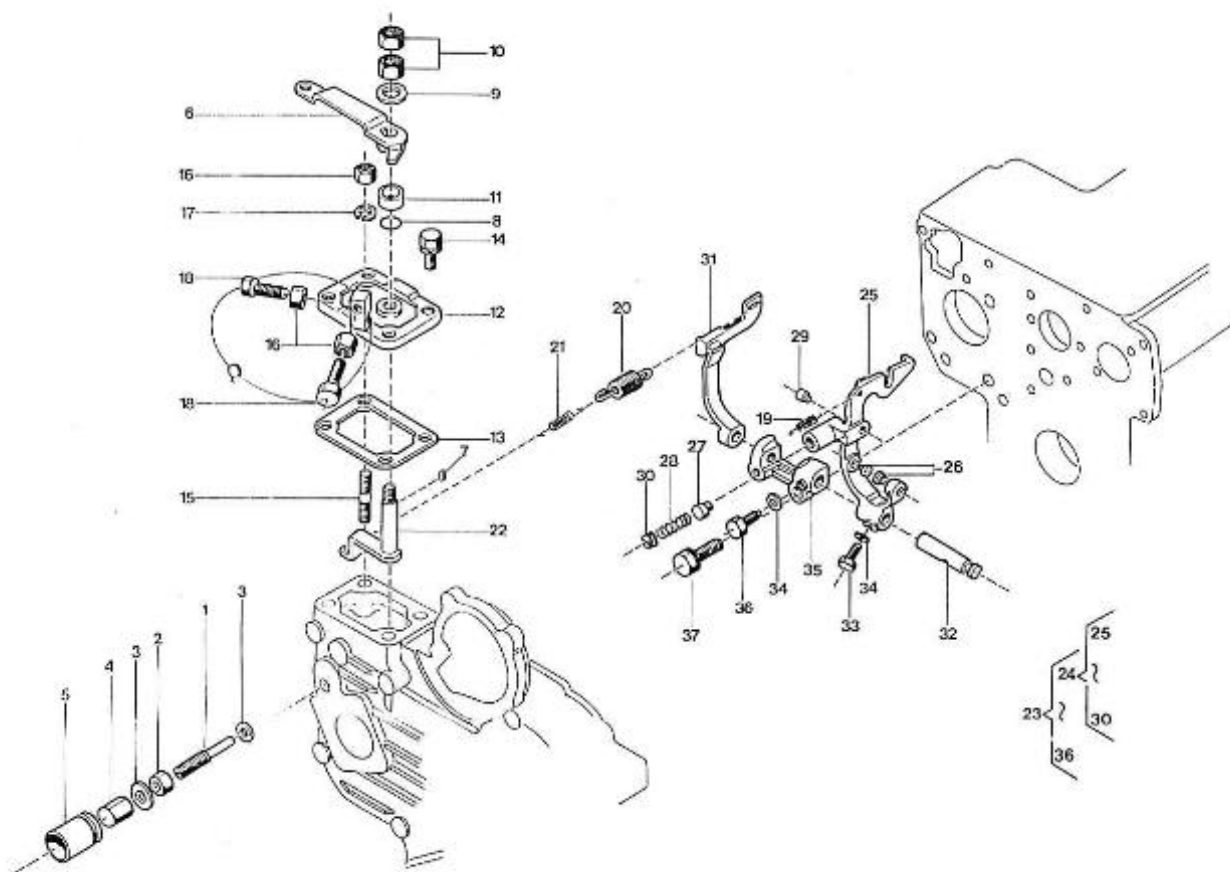

4.110HE STANDARD ENGINE / SPEED REGULATOR

Part number	Item	Désignation article	Quantity
970830123	1	STRAP	1
970830124	2	JOINT	1
970832061	4	BOLT	1
970635460	5	NUT,M 6	1
970119149	6	WASHER, SPRING D 6	1