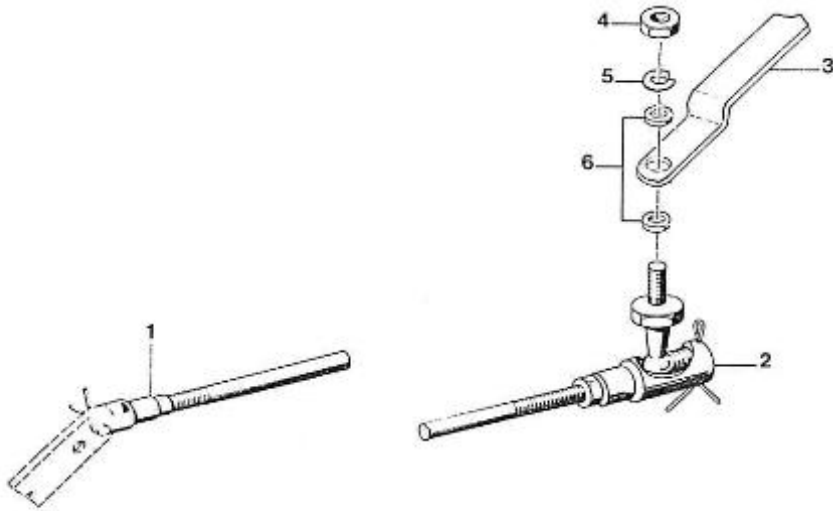

4.110HE STANDARD ENGINE / ACCELERATOR

Part number	Item	Désignation article	Quantity
970150401	1	SCREW,ADJUSTING	1
970150402	2	NUT	1
970150403	3	RING,SEAL	2
970140504	4	NUT, CAP M8	1
970151306	6	LEVER,ACCELERATOR	1
970491312	7	KEY,FEATHER	1
970151129	8	O-RING	1
970151309	9	WASHER,PLAIN D 6	1
970151310	10	NUT,M 6	2
970151311	11	SPACER,GOVERNOR	1
970151312	12	COVER,SPEED CONTROL	1
970491311	13	GASKET,COVER SPEED CONTROL	1
970491536	14	BOLT,M 6X 20	3
970490224	15	STUD	1
970151133	16	NUT,M 6	3
970119149	17	WASHER, SPRING D 6	1
970141301	18	BOLT, STOPPER ADJ.	2
970491313	19	SPRING,START GOVERNOR	1
970511314	20	SPRING,GOVERNOR N01 4.110	1
970511315	21	SPRING,GOVERNOR N02 4.110	1
970151316	22	LEVER,GOVERNOR CPL.	1
970511317	23	GOVERNOR,CPL 4.110	1
970511319	24	LEVEL,GOVERNOR CPL.4.110	1
970151320	31	LEVER,FORK N02	1
970491319	32	SHAFT,FORK LEVER	1
970151321	33	BOLT,M 5X 16	1
970300318	34	WASHER,SPRING D 5	2
970491321	35	SUPPORT,FORK LEVER	1
970491322	36	BOLT	1
970491323	37	BOLT,M 6X 28	2