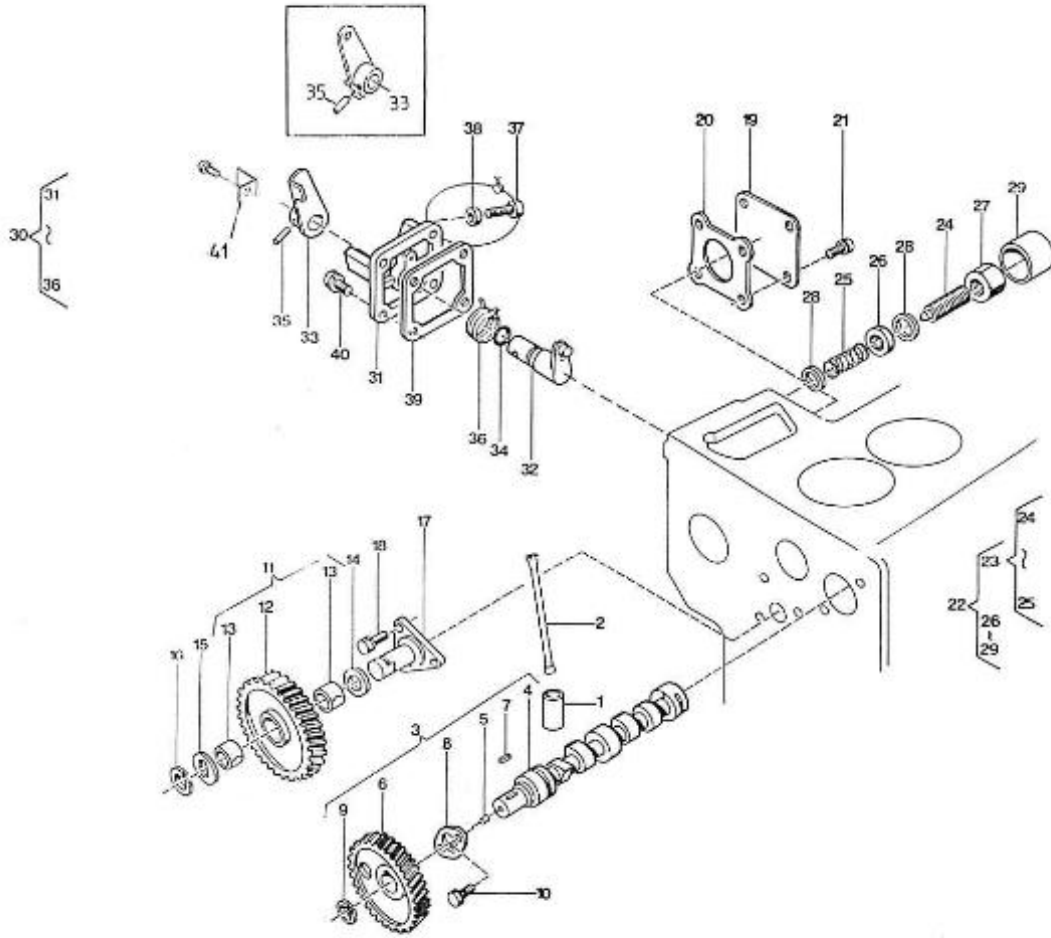

4.110HE STANDARD ENGINE / CAMSHAFT

Part number	Item	Désignation article	Quantity
970491101	1	TAPPET	8
970491102	2	ROD,PUSH	8
970511101	3	CAMSHAFT,CPL.4.110	1
970511140	4	CAMSHAFT,4.110	1
970491104	5	PLUG	2
970491106	7	KEY,FEATHER	1
970491107	8	STOPPER,CAMSHAFT	1
970491108	9	CIR-CLIP,EXTERNAL	1
970490508	10	BOLT,M 6X 14	2
970491112	13	BUSH,IDLE GEAR	2
970491113	14	COLLAR,IDLE GEAR N01	1
970491114	15	COLLAR,IDLE GEAR N02	1
970491115	16	CIR-CLIP,EXTERNAL	1
970491116	17	SHAFT,IDLE GEAR	1
970491117	18	BOLT,M 6X 16	3
970491133	19	COVER,FUEL CAMSHAFT	1
970491119	20	GASKET,COVER OIL PUMP	1
970491134	21	BOLT,M 8X 18	4
970151125	22	ADJUSTMENT,GOVERNOR CPL	1
970151126	23	SCREW,ADJUSTING IDLE CPL.	1
970491129	26	NUT	1
970491130	27	NUT,CAP	1
970491131	28	WASHER,SEAL	2
970491132	29	CAP,NUT	1
970151127	30	LEVER,ENGINE STOP CPL.	1
970151128	31	COVER,INJ.PUMP	1
970151129	34	O-RING	1
970151130	35	PIN,SPRING RETAINER	1
970151131	36	SPRING,INJ.PUMP	1
970141301	37	BOLT, STOPPER ADJ.	1
970151133	38	NUT,M 6	1
970492104	39	GASKET,COVER	1
970490119	40	BOLT,M 6X 18	4
970302571	41	SUPPORT,ACC.CONTROL H/HE	1