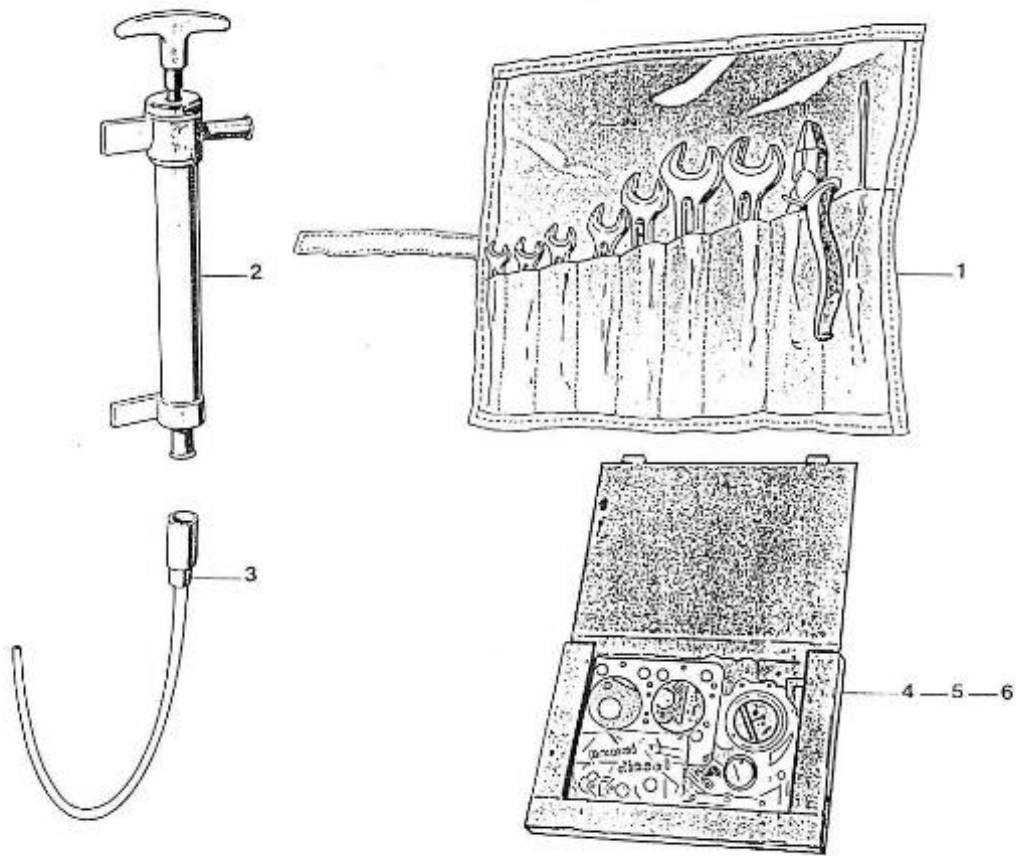

4.110HE STANDARD ENGINE / TOOLS - GASKETS KIT

Part number	Item	Désignation article	Quantity
970609901	1	KIT,TOOLS	1
970439302	2	PUMP,OIL EXTRACTION	1
970310401	3	PIPE	1
970519003	5	SET,GASKET MARINE 4.110HE	1
970519010	6	GASKET SET	1