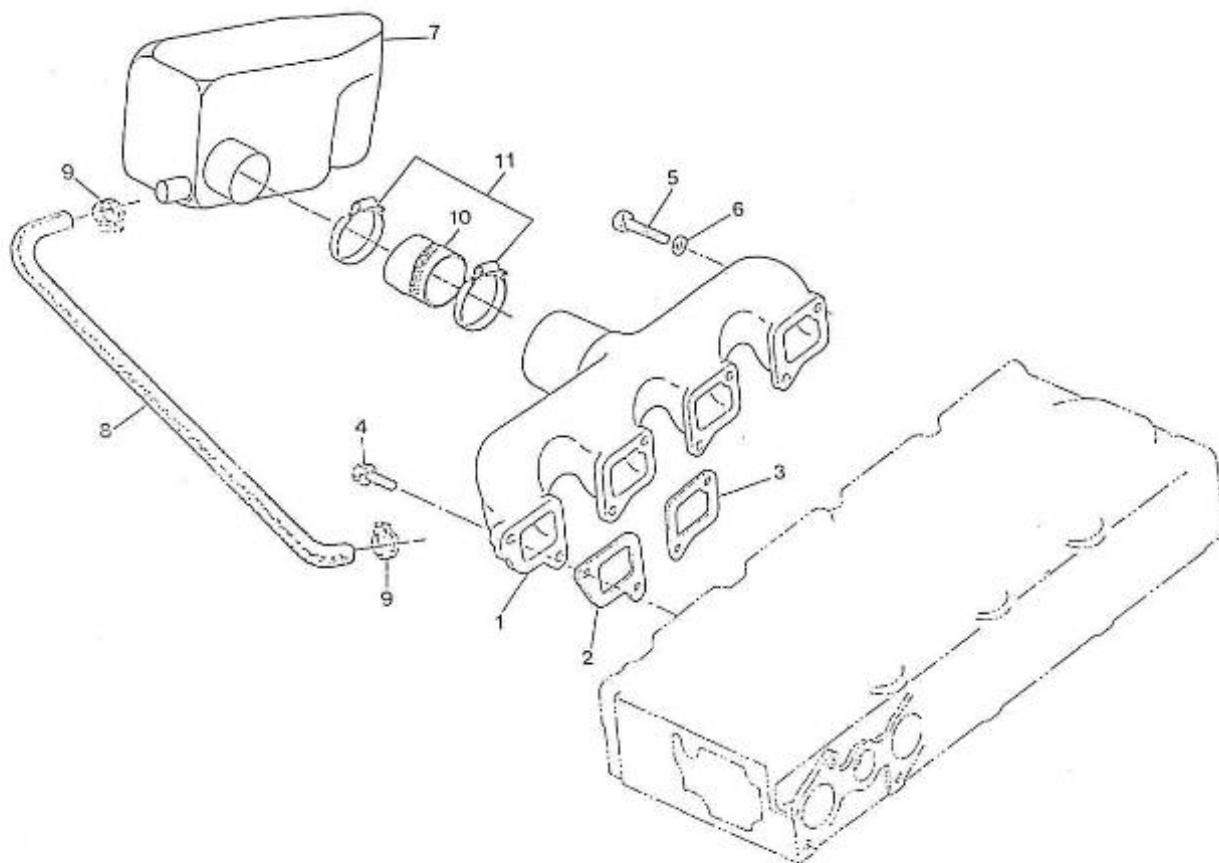

4.110HE STANDARD ENGINE / INTAKE MANIFOLD

Part number	Item	Désignation article	Quantity
970515101	1	MANIFOLD,INTAKE 4.110	1
970495102	2	GASKET,INTAKE MANIFOLD N01 H-H	1
970495103	3	GASKET,INTAKE MANIFOLD N02 H-H	3
970491536	4	BOLT,M 6X 20	5
970515105	5	BOLT,M 6X 45	3
970119149	6	WASHER, SPRING D 6	12
970301330	7	FILTER,AIR HE	1
970496045	8	HOSE,CARTER DEAIR	1
970439306	9	CLAMP	2
970301612	10	HOSE,AIR FILTER 3. 90-4.110/HE	1
970634621	11	CLAMP,HOSE	2