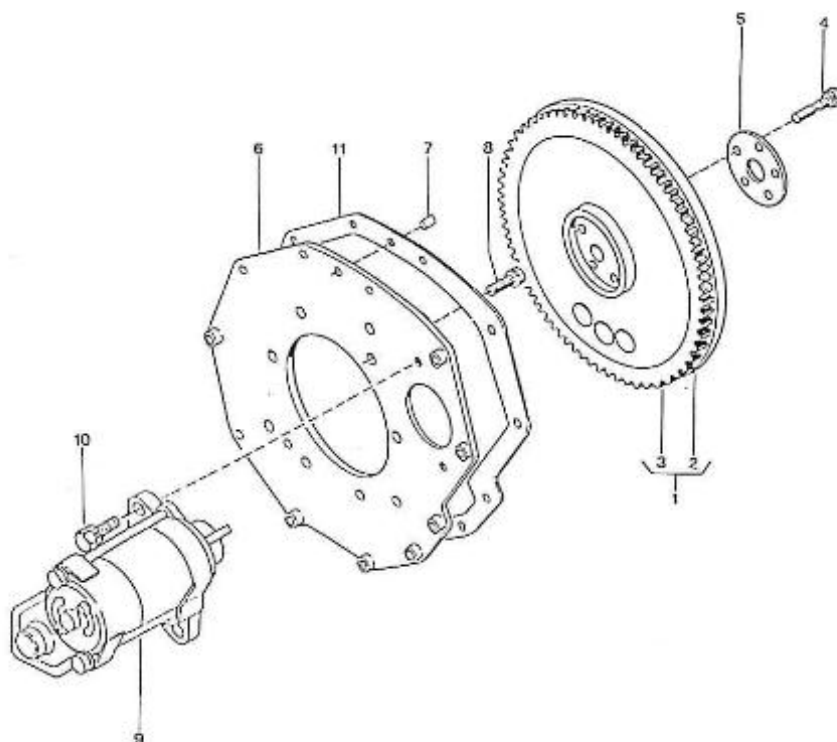

4.110HE STANDARD ENGINE / FLYWHEEL

Part number	Item	Désignation article	Quantity
970517002	1	FLYWHEEL,CPL.4.110	1
970491703	3	GEAR,FLYWHEEL	1
970491705	4	BOLT,FLYWHEEL	5
970491707	6	PLATE,REAR END 2. 60-3.90-4.11	1
970490111	7	PIN,CYLINDRICAL	1
970491709	8	BOLT,REAR END PLATE	8
970517303	9	STARTER,MOTOR 12V 1,0KW 1P	1
970409603	10	BOLT,HEX M 8X 25	2
970151706	11	GASKET,REAR END PLATE	1