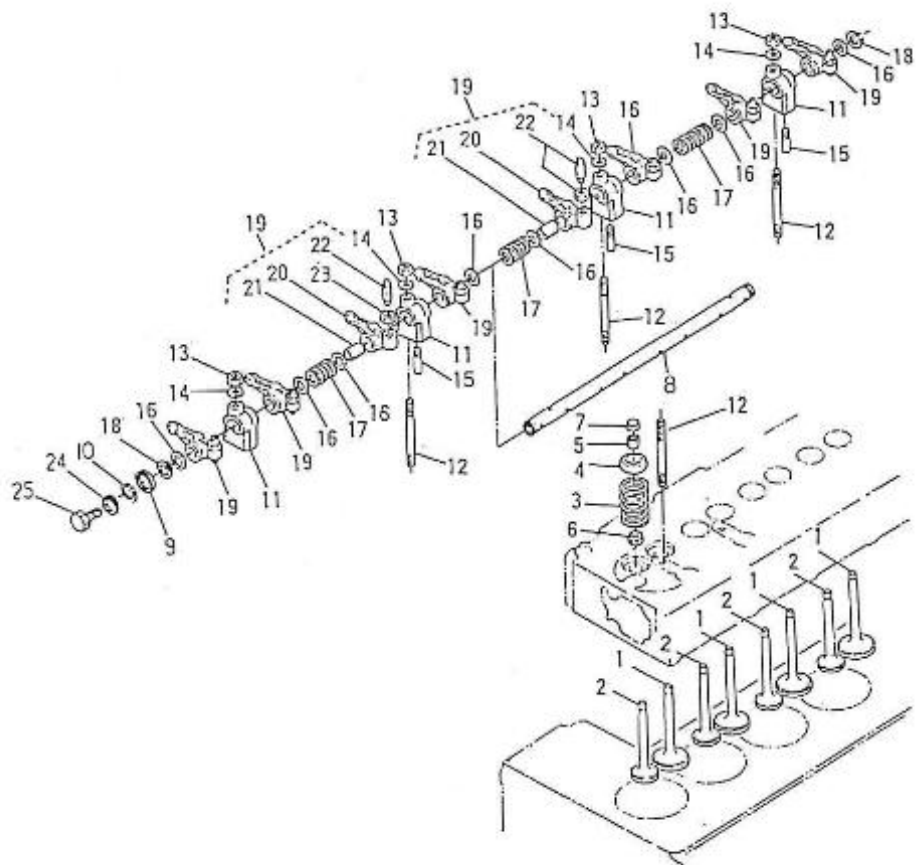

4.110HE STANDARD ENGINE / VALVES AND SPRINGS

Part number	Item	Désignation article	Quantity
970511001	1	VALVE,INTAKE 4.110HE	4
970151002	2	VALVE,EXHAUST	4
970491003	3	SPRING,VALVE	8
970491004	4	RETAINER,VALVE SPRING	8
970491005	5	COLLET,VALVE SPRING	16
970491006	6	SEAL,VALVE STEM	8
970491007	7	CAP,VALVE	8
970511008	8	SHAFT,ROCKER ARM 4.110	1
970301518	9	WASHER	2
970491009	10	SCREW,SET	2
970491011	11	BRACKET,ROCKER ARM	4
970302788	12	STUD	4
970491013	13	NUT	4
970491014	14	WASHER,PLAIN	4
970491015	15	SCREW,SET	1
970491016	16	WASHER	8
970491017	17	SPRING,ROCKER ARM	3
970491018	18	CIR-CLIP,EXTERNAL	2
970151019	19	ASSY,ROCKER ARM 2.60-3.90-4.11	8
970491022	22	SCREW,ADJ.ROCKER ARM	8
970301491	23	NUT	8