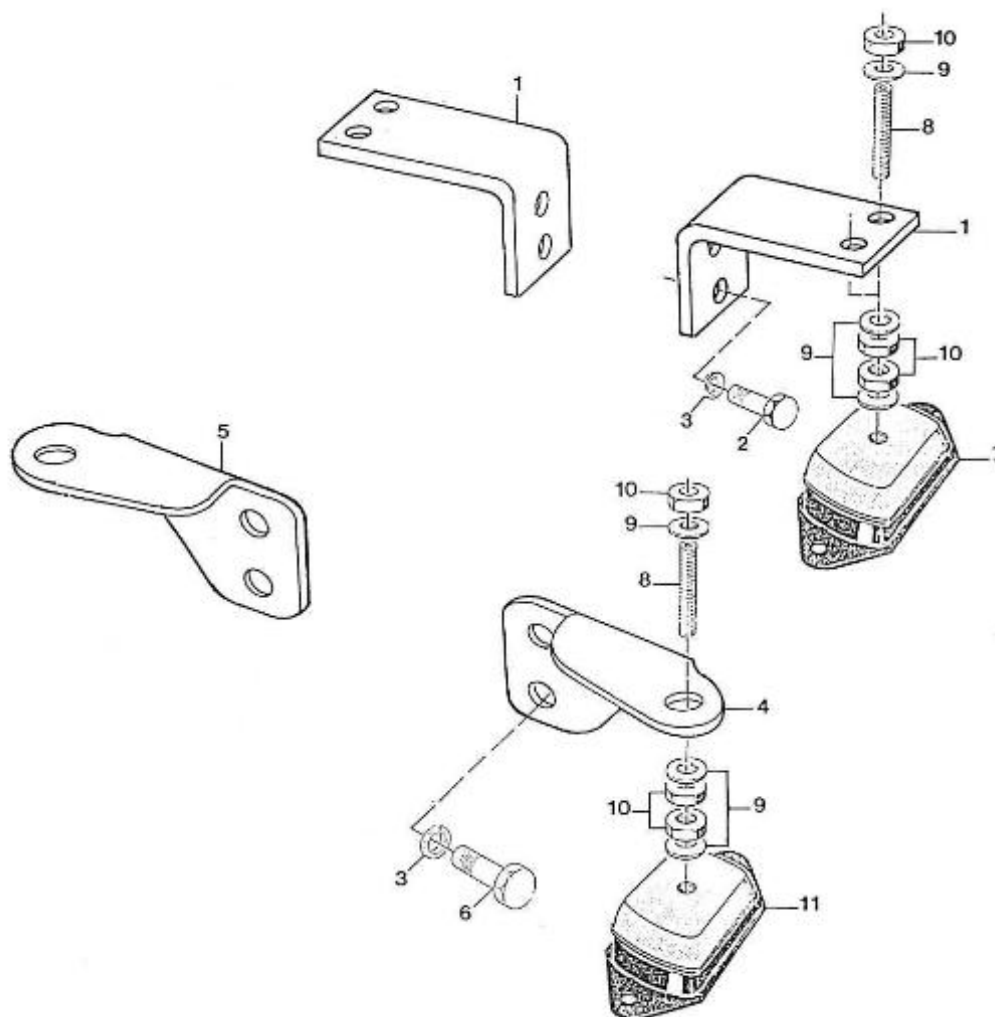

4.110HE STANDARD ENGINE / SUPPORT AND MOUNTING

Part number	Item	Désignation article	Quantity
970301281	1	SUPPORT,MOUNT 2.60 3.90 4.110	2
970499051	2	BOLT,HEX M10X1,25X 30	4
970119136	3	WASHER,SPRING D10	8
970499045	4	SUPPORT,MOUNT REAR L	1
970499044	5	SUPPORT,MOUNT REAR R	1
970649721	6	BOLT,HEX M10X 30	4
970300722	7	MOUNT,RUBBER 45 SMALL	4
970300051	8	STUD,M12X 80	4
970409153	9	WASHER,PLAIN D12	12
970607318	10	NUT, M12	12
48190036	12	MOUNT,RUBBER CPL.45 SMALL	1