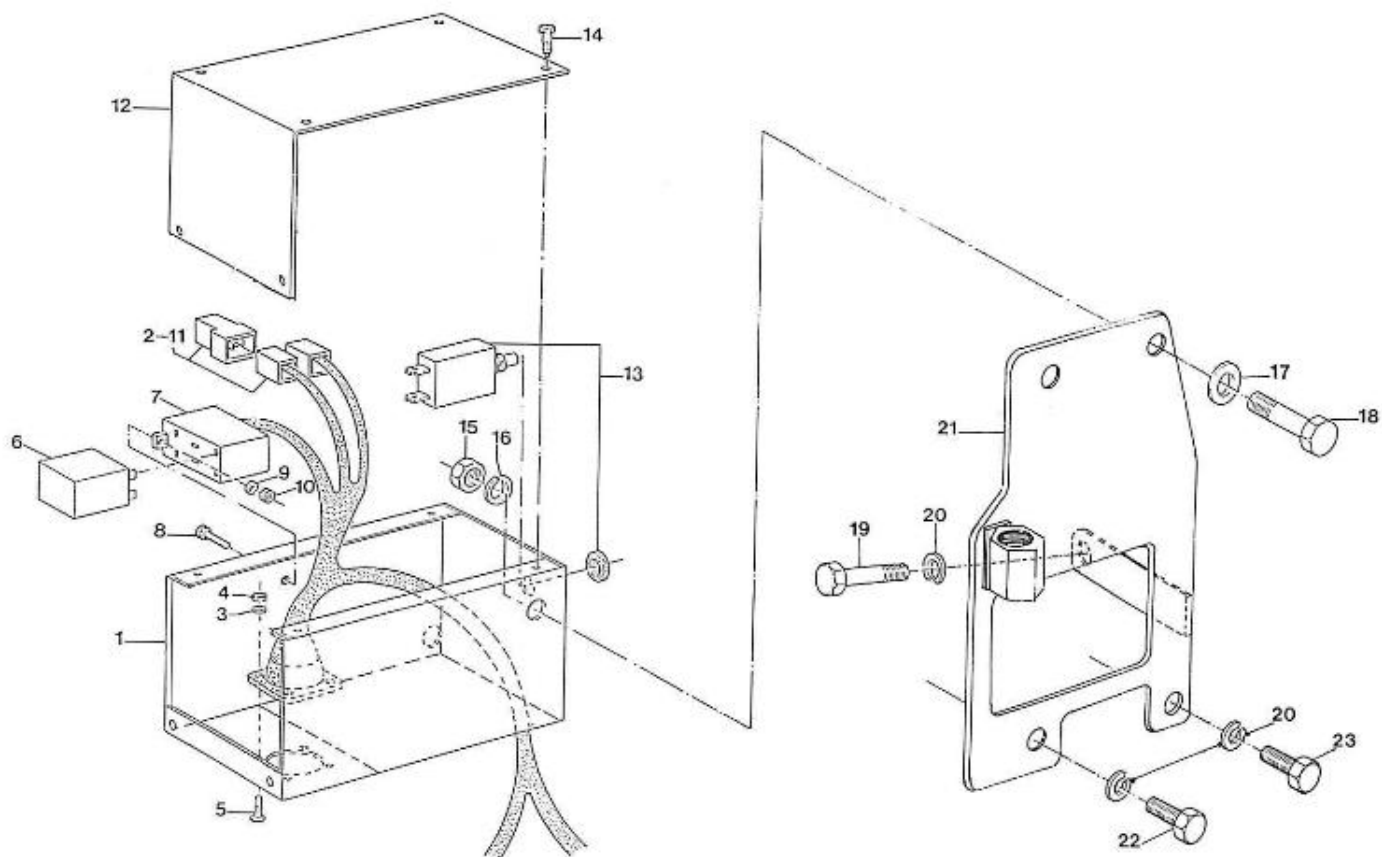

4.110HE STANDARD ENGINE / ELECTRICAL BOX

Part number	Item	Désignation article	Quantity
970301845	2	WIRING,ENGINE KUBOTA SERIES	1
970301192	3	WASHER,PLAIN D 4	4
970302150	6	RELAIS,AUTO TIMER GLOWPLUG 12V	1
970302420	8	BOLT,HEX M 5X 10	1
970300318	9	WASHER,SPRING D 5	1
970609904	10	NUT,M 5	1
970301047	11	DIODE,HOLDER CPL.POSITIVE -L-	2
970119143	15	NUT, M10	2
970119136	16	WASHER,SPRING D10	2
970119135	17	WASHER,PLAIN D10	2
970644008	18	BOLT,HEX M10X 35	2
970639903	19	BOLT,HEX M 8X 16	1
970119138	20	WASHER,SPRING D 8	1
970307094	21	SUPPORT	1
970302213	22	BOLT,HEX M 6X 70	1
970497323	23	BOLT,HEX M 6X 80	1