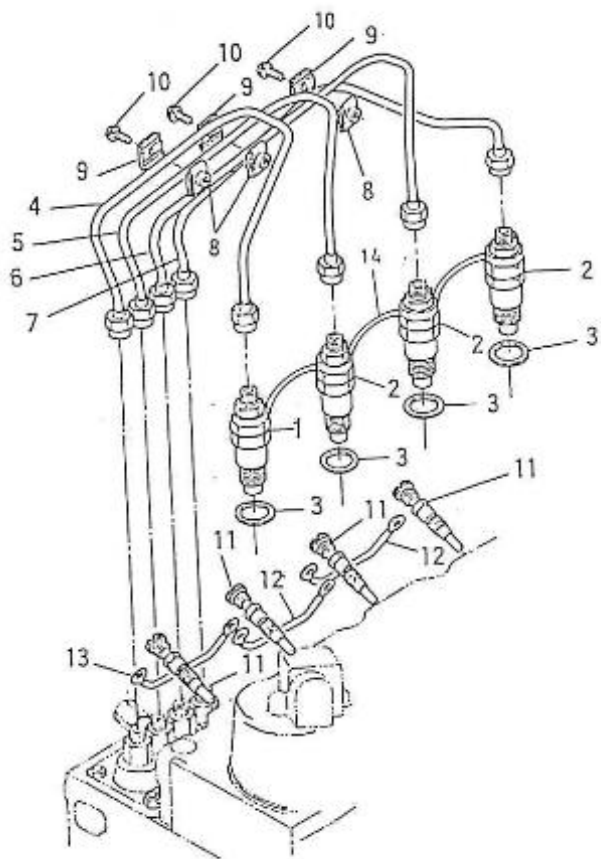

4.110HE STANDARD ENGINE / INJECTION NOZZLES AND PIPES

Part number	Item	Désignation article	Quantity
970492107	1	INJECTOR,CPL.SINGLE	1
970152108	2	INJECTOR,CPL.	3
970492109	3	GASKET,RING INJECTORS	4
970512110	4	LINE,FUEL CYL.N01 4.110	1
970512112	6	LINE,FUEL CYL.N03 4.110	1
970142114	8	CLAMP,FUEL LINES 1+2	3
970142115	9	CLAMP,FUEL-LINES 1+2	3
970492118	10	SCREW,M 5X 20 ROUND HEAD	3
970152116	11	GLOWPLUG,H-HE	4
970492117	12	CABLE,GLOWPLUG	2
970512117	13	CABLE,GLOWPLUG 4.110	1