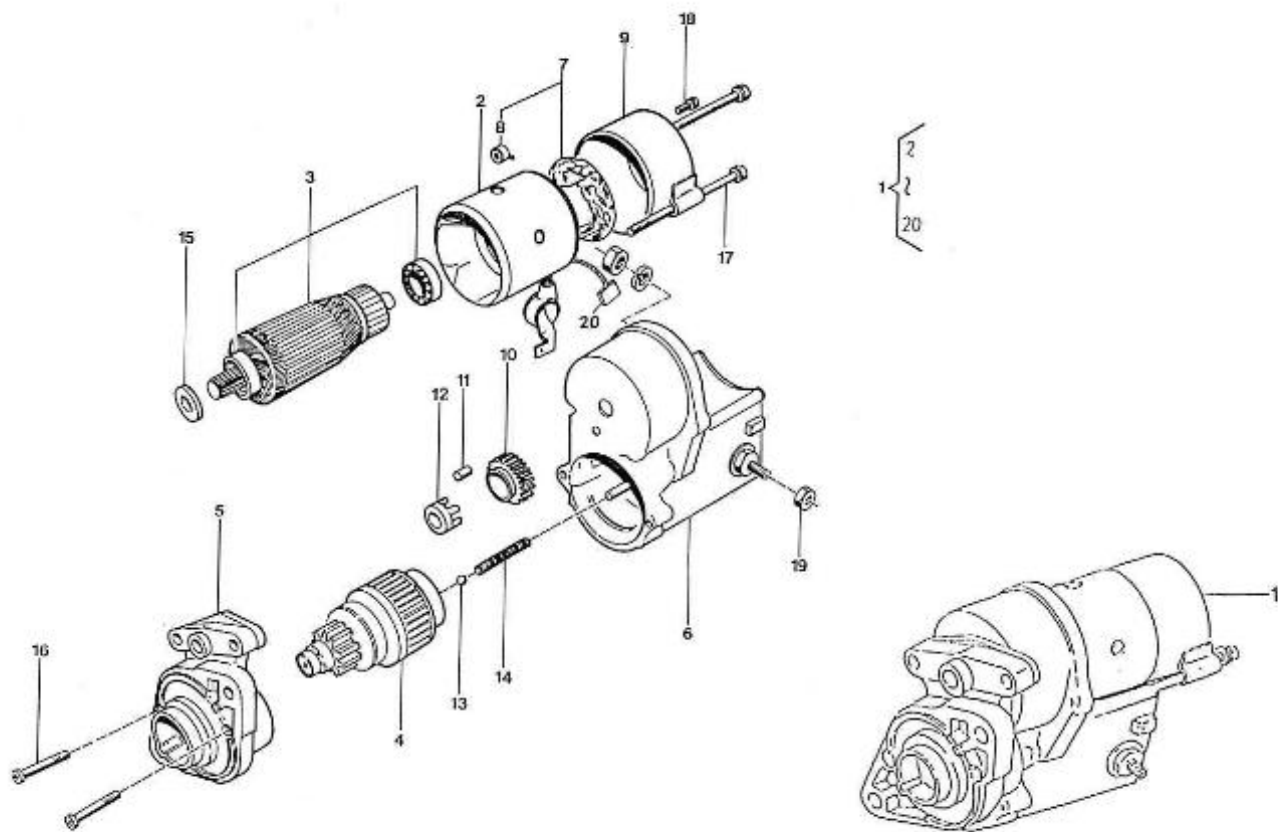

4.110HE STANDARD ENGINE / STATER - DETAILS

Part number	Item	Désignation article	Quantity
970517303	1	STARTER,MOTOR 12V 1,0KW 1P	1
970517302	2	STATOR,4.110	1
970517304	3	ROTOR,STARTER 4.110	1
970517305	4	PINION,STARTER	1
970517307	5	FRAME,DRIVE END-STARTER MOTOR	1
970517306	6	HOLDER,MAGNET SWITCH	1
970517317	7	HOLDER,BRUSH	1
970517318	8	SPRING,BRUSH	4
970517312	9	FRAME,END STARTER MOTOR 4.110H	1
970517313	10	GEAR,2 STARTER MOTOR 4.110	1
970517314	11	ROLLER,STARTER MOTOR 4.110	5
970517315	12	BUSHING,PLASTIC (STARTER MOTOR	1
970517316	13	BHEARING,BALL STARTER MOTOR	1
970517319	14	SPRING,STARTER MOTOR 4.110	1
970517320	15	WASHER,FELT	1
970517321	16	SCREW	2
970303964	17	BOLT	2
970517323	18	BOLT	2
970517324	19	NUT,STATER 4.110	1
970303957	20	BRUSH	2