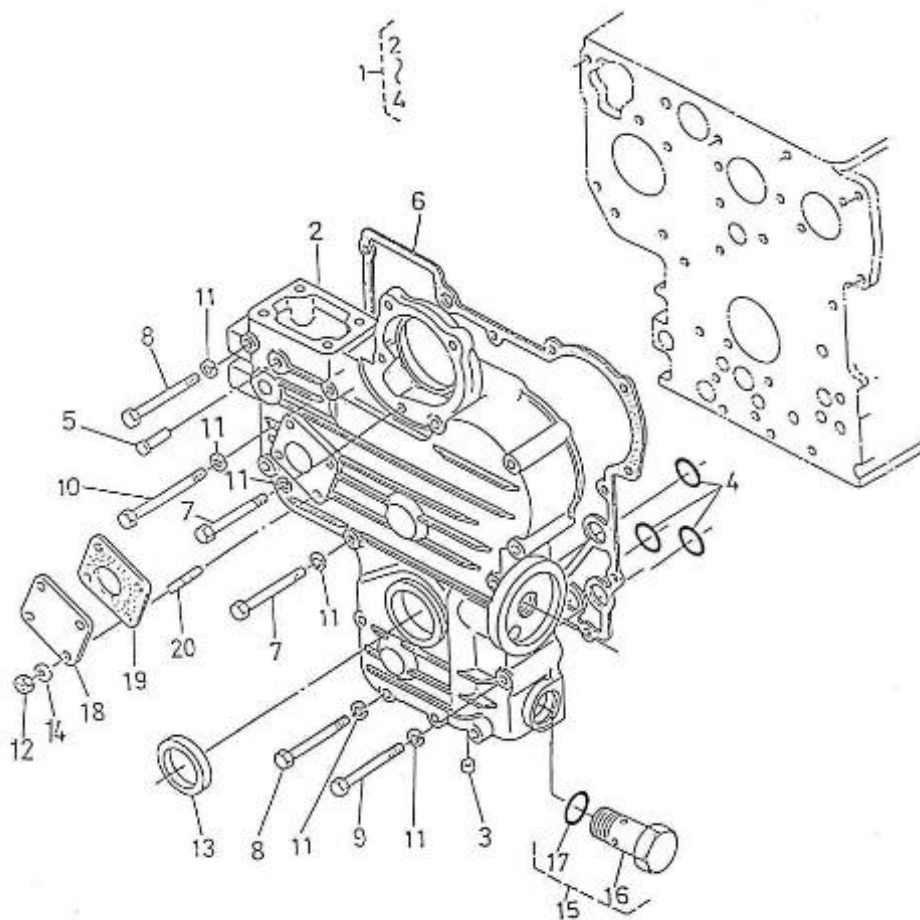

4.110HE STANDARD ENGINE / TIMING GEAR CASE

Part number	Item	Désignation article	Quantity
970150202	3	PLUG,PIN	2
970490203	4	O-RING	3
970490204	5	PIN,TIMING COVER	1
970490205	6	GASKET,TIMING CASE -H-	1
970302584	7	BOLT,HEX M 6X 60	7
970490208	8	BOLT,M 6X 65	5
970490209	9	BOLT,M 6X 70	1
970119149	11	WASHER, SPRING D 6	14
970151133	12	NUT,M 6	4
970490213	13	SEAL,OIL	1
970119149	14	WASHER, SPRING D 6	4
970493131	15	ASSY,VALVE RELIEF	1
970493132	17	O-RING	1
970490222	18	COVER,INJ.TIMING	1
970491736	19	GASKET	1
970490224	20	STUD	4