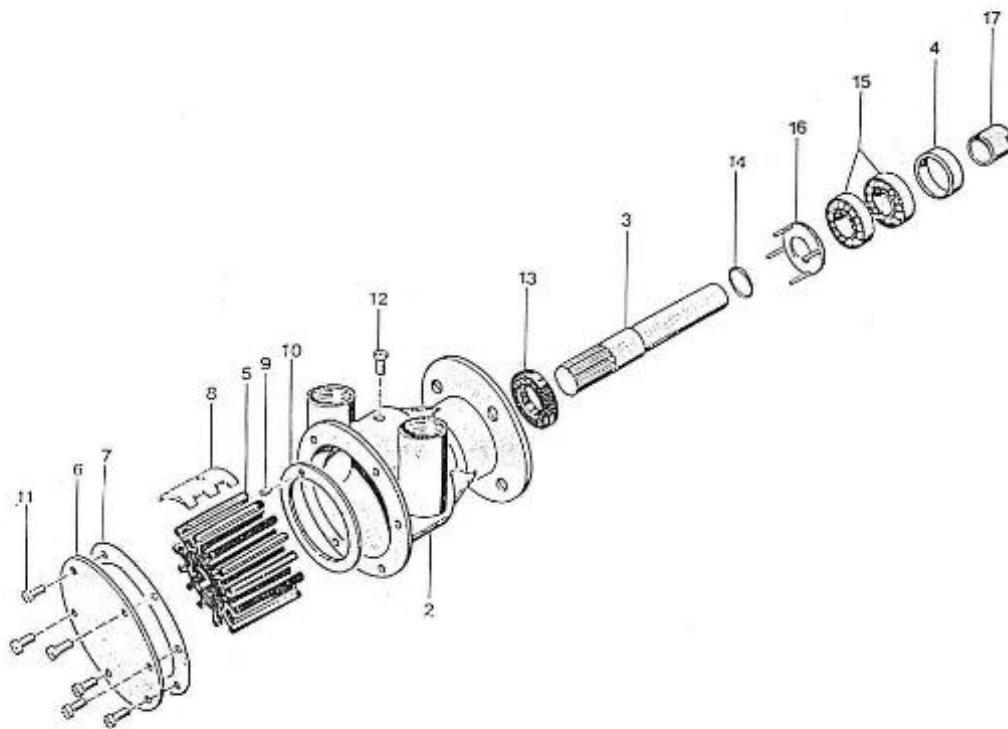

4.110HE STANDARD ENGINE / SEA WATER PUMP - DETAILS

1
[3/2]

Part number	Item	Désignation article	Quantity
970315208	1	SEA WATER PUMP	1
970303670	2	HOUSING,WATER PUMP F5B-9000	1
970303671	3	SHAFT,WATER PUMP F5B-9000	1
970303672	4	GUIDE,WATER PUMP F5B-9000	1
970604530	5	IMPELLER,WATER PUMP F 5B/-9	1
970303673	6	COVER,END W/PUMP F5B-9000	1
970604529	7	GASKET,F5B	1
970303674	8	CAM,WATER PUMP F5B-9000	1
970303675	9	PIN,WATER PUMP F5B-9000	1
970300891	10	PLATE,WEAR W/PUMP F5B-9000	1
970303677	11	SCREW,COVER W/PUMP F5B-9000	6
970303678	12	SCREW,CAM WATER PUMP F5B-9000	1
970614516	13	O-RING SEAL	1
970303679	14	O-RING,WATER PUMP F5B-9000	1
970770251	15	BEARING,BAIL WATER PUMP F5B-90	2
970303680	16	WASHER,WATER PUMP F5B-9000	1
970303681	17	COUPLING,WATER PUMP F5B-9000	1