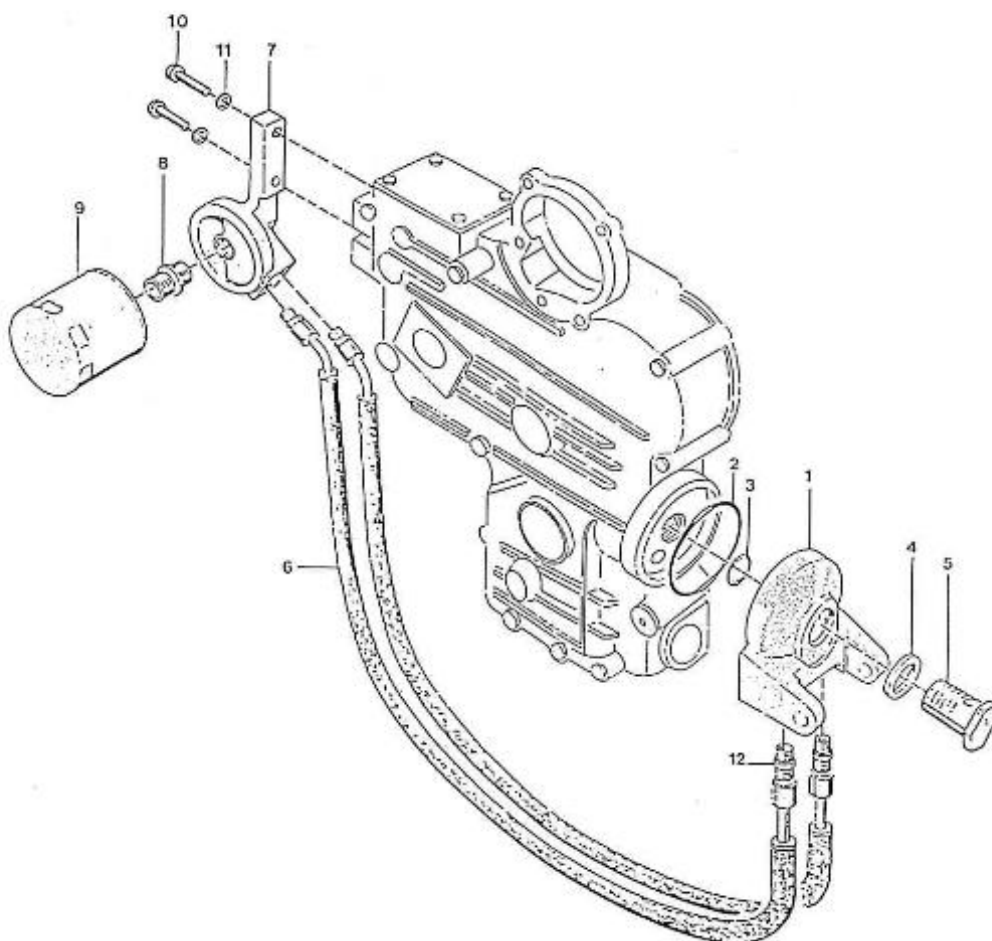

4.110HE STANDARD ENGINE / OIL FILTER

Part number	Item	Désignation article	Quantity
970493155	2	O-RING,61,91X3,53	1
970300252	3	O-RING,18,77X1,78	1
970300251	4	WASHER,30X19	1
970300248	5	BOLT,BANJO M18X1,5	1
970300253	6	HOSE,OIL-HE	2
970493157	8	NIPPLE,OIL FILTER	1
970493150	9	FILTER,OIL	1
970635916	10	BOLT,SOCK M 8X 35	2
970119139	11	WASHER,CORRUGATED D8	2
970300718	12	NIPPLE,REDUCING M16X1,5 M14X1,	4