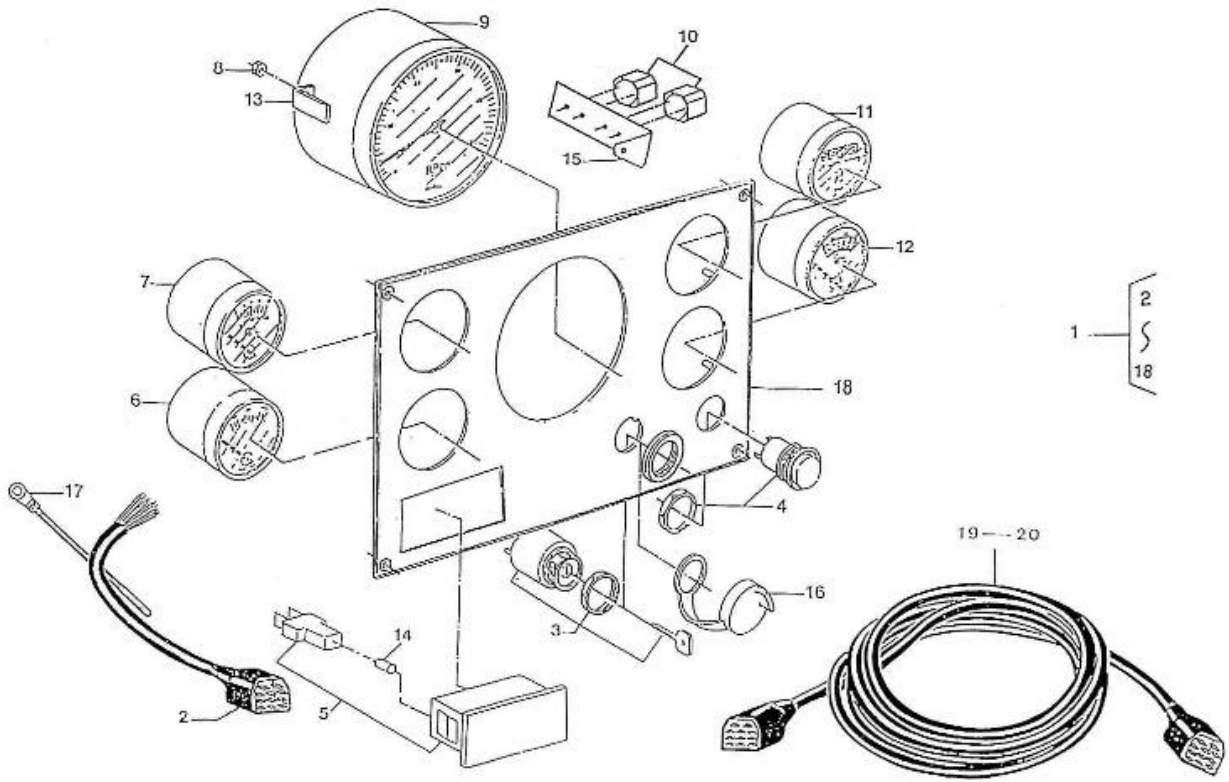

4.110HE STANDARD ENGINE / INSTRUMENT PANELS

PANEL "C" (Optional equipment)

Part number	Item	Désignation article	Quantity
970300357	1	PANEL,1 INSTRUMENT 120X CPL	1
970302214	1	PLATE,PANEL 1 INSTRUMENT	1
970850309	2	PLATE,PANEL	1
970301662	2	GAUGE,VDO,TEMP/VOLT 40-120,8-1	1
970304004	2	ENS. CABLAGE TABLEAU 5 INSTR	1
970302214	2	PLATE,PANEL 1 INSTRUMENT	1
970300968	3	SWITCH,BOSCH,STARTER	1
970300427	3	GAUGE,YAZ,PRES,0- 6B,12V,D 52	1
970302667	3	SWITCH,BOSCH STARTER + GLOWING	1
970302303	4	WIRING,PANEL 1 INSTRUMENT VDO	1
970851405	4	WIRING,INTERMEDIATE (4 MTR)	1
970300920	4	CLAMP,INSTRUMENTS	8
970301846	4	RELAIS,12V-30A	1
970302662	4	WIRING,PANEL 1 INSTR. (11P	1
970861101	4	GAUGE HOUR 12V	1
970300967	4	BUTTON,PUSH	1
970856001	5	REVOLUTION COUNTER	1
970856011	5	BULB 12V-2W	1
970301191	5	NUT,M 4 A2	8
970301576	5	BUTTON,PUSH -STOP/GLOW-	2
970851515	5	WIRING	1
970856005	5	INDICATORI OTTICI A 4 SPIE	1
970860801	5	VOLTMETER	1
970301376	5	WIRING,ENGINE HE	1
970851302	5	ELECTRICAL WIRING CONNEXOIN	1
970850603	6	THERM.V. 120C 12V D52	1
970851725	6	TEMPERATURE SENDER	1
970301191	6	NUT,M 4 A2	4
970850404	6	SWITCH STARTER	1
970851515	6	WIRING	1
970302684	6	BUZZER,SONITRON SMA 24A P17.05	2
970850571	7	WARNING LIGHT	1
970851603	7	WATER TEMPERATURE SENDER	1
970861014	7	REVOLUTION COUNTER	1
970300920	7	CLAMP,INSTRUMENTS	4
970850705	7	OIL PRESSURE GAUGE 5B	1
970856004	7	BUZZER	1
970300967	8	BUTTON,PUSH	1
970302288	8	BUZZER,SONITRON SM-2B	1
970856005	8	INDICATORI OTTICI A 4 SPIE	1
970301191	8	NUT,M 4 A2	12
970302684	8	BUZZER,SONITRON SMA 24A P17.05	2
970856011	8	BULB 12V-2W	2
970850404	9	SWITCH STARTER	1
970856006	9	FUSE	1
970302667	9	SWITCH,BOSCH STARTER + GLOWING	1