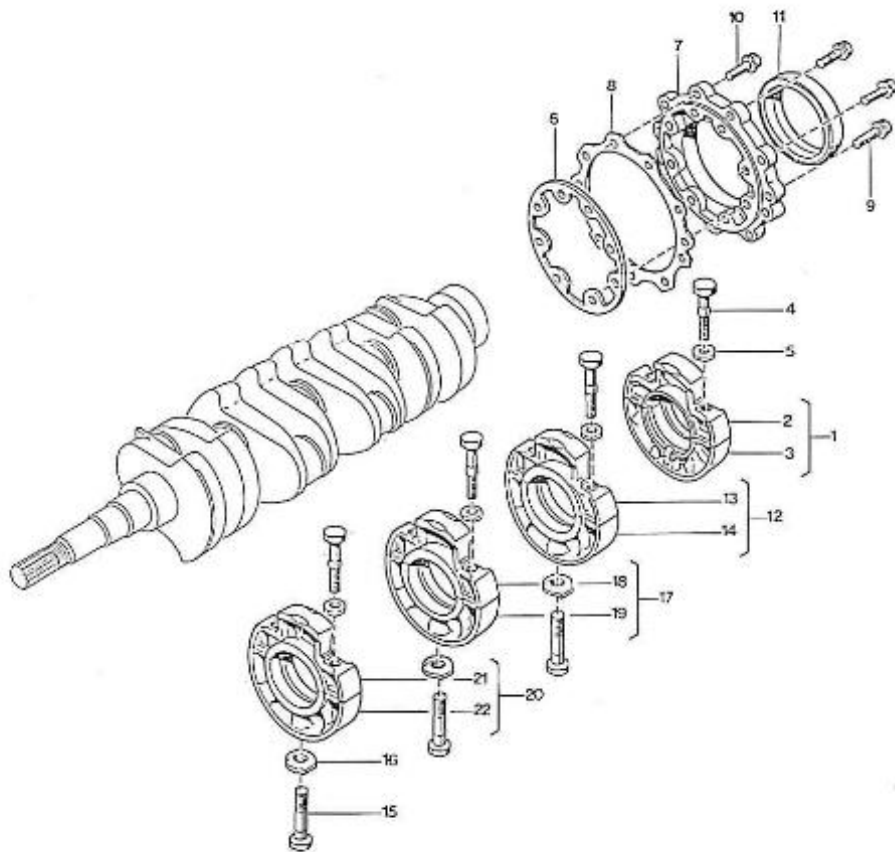

4.110HE STANDARD ENGINE / CRANKSHAFT-BEARINGS

Part number	Item	Désignation article	Quantity
970491532	1	BEARING,MAIN ASSY N01 3. 90-4.	1
970491533	4	BOLT,BEARING CASE N01	8
970491534	5	WASHER,BEARING CASE N01	8
970491506	6	GASKET,BEARING CASE	1
970161535	7	COVER,BEARING CASE	1
970491508	8	GASKET,BEARING CASE COVER	1
970491536	9	BOLT,M 6X 20	9
970491537	10	BOLT,M 6X 25	8
970151529	11	SEAL,OIL	1
970491538	12	BEARING,MAIN ASSY N02 2.60-3.9	1
970491539	15	BOLT,BEARING CASE	3
970491540	16	WASHER,BEARING CASE	3
970501541	17	BEARING,MAIN ASSY N03 3. 90-4.	1
970511542	20	BEARING,MAIN ASSY N04 4.110	1