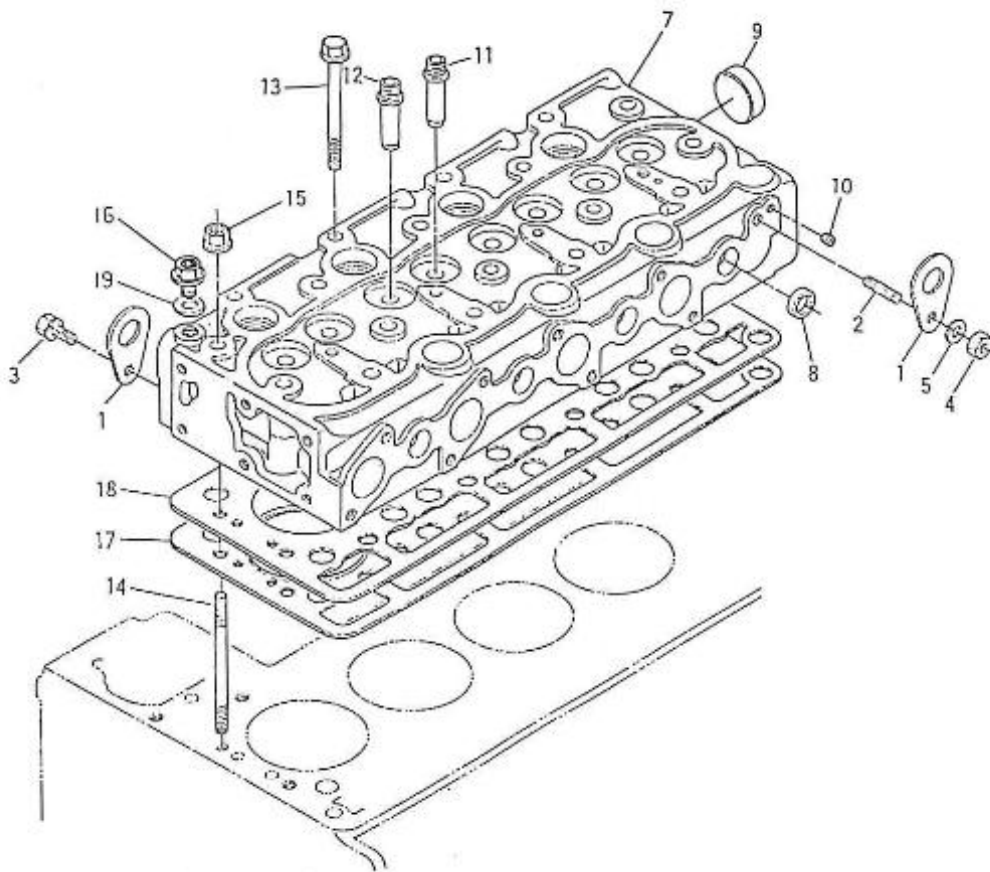

4.110HE STANDARD ENGINE / CYLINDER HEAD

Part number	Item	Désignation article	Quantity
970490901	1	HOOK,ENGINE 2.60-3.90-4.110	2
970490902	2	STUD,M 8X 16	1
970490919	3	BOLT,M 8X 16	1
970490903	4	NUT,M 8	1
970490904	5	WASHER,SPRING D 8	1
970510905	7	HEAD,CYLINDER CPL 4.110	1
970490921	8	CAP,SEALING	7
970490908	9	PLUG	1
970490909	10	PLUG,PIN CRANKSHAFT	2
970500922	11	GUIDE,VALVE INTAKE H-HE	4
970500923	12	GUIDE,VALVE EXHAUST H-HE	4
970150912	13	BOLT,CYL.HEAD	16
970150913	14	STUD,CYL.HEAD 2. 60-3.90-4.110	2
970150914	15	NUT,CYLINDER HEAD	2
970851725	16	TEMPERATURE SENDER	1
970510918	17	GASKET,CYL:HEAD 4.110HE	1
970510917	18	SHIM,CYLINDER HEAD 4.110	1
970150919	19	WASHER,SEAL	1