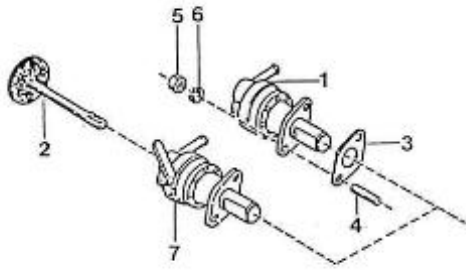

4.110HE STANDARD ENGINE / FEED PUMP

Part number	Item	Désignation article	Quantity
970512501	1	PUMP,FUEL FEED CPL.MANUAL	1
970492502	2	DIAPHRAM,FUEL PUMP	1
970492512	3	GASKET,FUEL PUMP	1
970492513	4	STUD, M 6X 16	2
970151133	5	NUT,M 6	2
970119149	6	WASHER, SPRING D 6	2
970512501	7	PUMP,FUEL FEED CPL.MANUAL	1