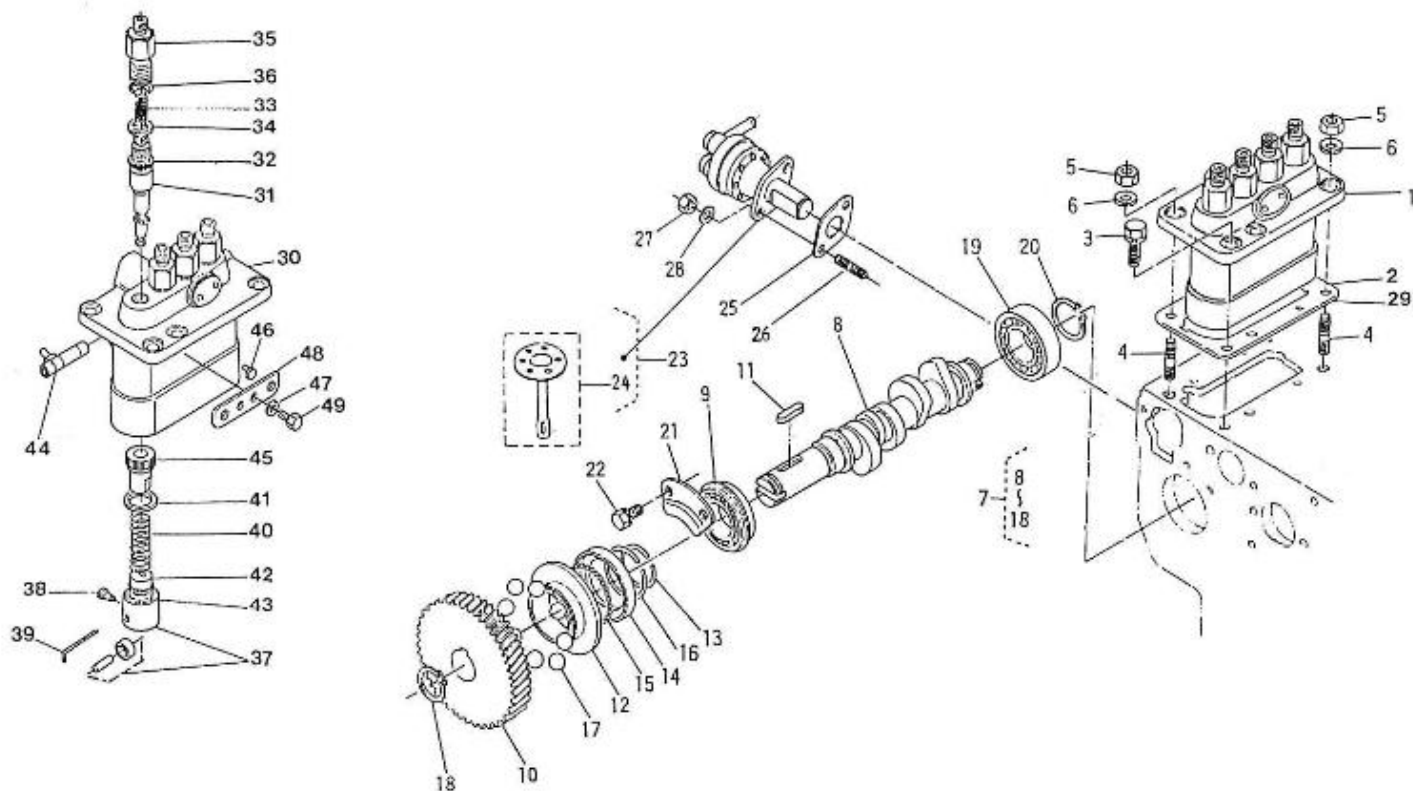

4.110HE STANDARD ENGINE / INJECTION AND FEED PUMP

Part number	Item	Désignation article	Quantity
970512120	1	PUMP,INJECTION 4.110 CPL	1
970512121	2	SET,SHIM INJECTION PUMP 4.110	1
970492138	3	BOLT,M 8X 22	2
970300103	4	STUD,M 8X 20	2
970490903	5	NUT,M 8	2
970490904	6	WASHER,SPRING D 8	2
970512122	7	CAMSHAFT,FUEL CPL.4.110	1
970512122	8	CAMSHAFT,FUEL CPL.4.110	1
970492124	9	BEARING,BALL	1
970492125	10	GEAR,INJ.PUMP	1
970492126	11	KEY,FEATHER	1
970492127	12	SLEEVE,GOVERNER INJ.PUMP	1
970492128	13	CIR-CLIP,GOVERNOR SLEEVE	1
970492129	14	CASE,GOVERNOR BALL	1
970492130	15	BEARING,BALL FUEL CAMSHAFT	30
970492131	16	CIR-CLIP,GOVERNOR BALL CASE	1
970492132	17	BEARING,BALL GOVERNOR	8
970491108	18	CIR-CLIP,EXTERNAL	1
970492134	19	BEARING,BALL	1
970492135	20	CIR-CLIP,EXTERNAL	1
970492136	21	STOPPER,FUEL CAMSHAFT	1
970140123	22	BOLT ,M 6X12	1