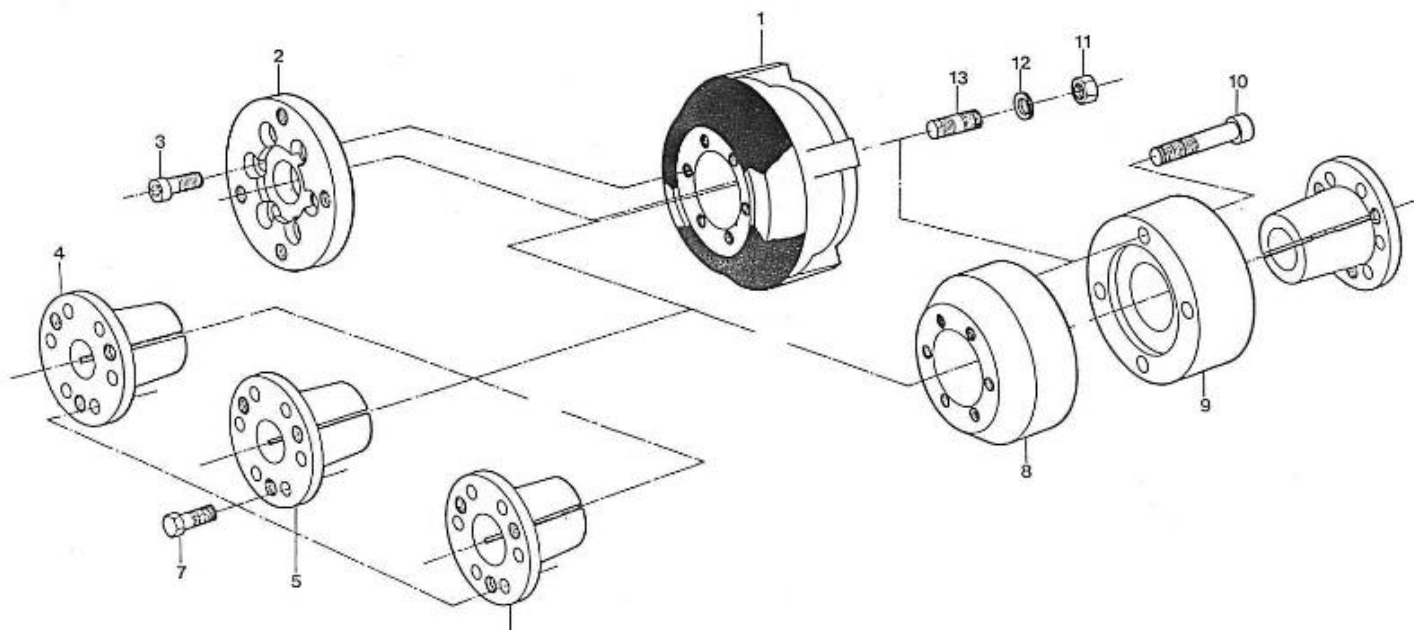

4.110HE STANDARD ENGINE / COUPLING

Part number	Item	Désignation article	Quantity
970300733	1	FLEXIBLE COUPLING 4 P	1
970301226	4	""CONE,CLAMPING 4"" 22""	1
970301104	5	""CONE,CLAMPING 4"" 25""	1
970301105	6	""CONE,CLAMPING 4"" 30""	1
970301221	8	COUPLING	1
970609157	9	BOLT,SOCK M10X 55	4
970119143	10	NUT, M10	4
970119136	11	WASHER,SPRING D10	4
970621020	12	STUD,M10X 22	4
970409603	13	BOLT,HEX M 8X 25	6
970307180	14	FLEXIBLE COUPLING	1
970307181	15	FLEXIBLE COUPLING	1
970307182	16	FLEXIBLE COUPLING	1
970307183	17	FLEXIBLE COUPLING	1
970307184	18	FLEXIBLE COUPLING	1
970307185	19	FLEXIBLE COUPLING	1
970307186	20	FLANGE	1
970307187	21	FLANGE	1
970307190	22	SET OF GASKETS	1