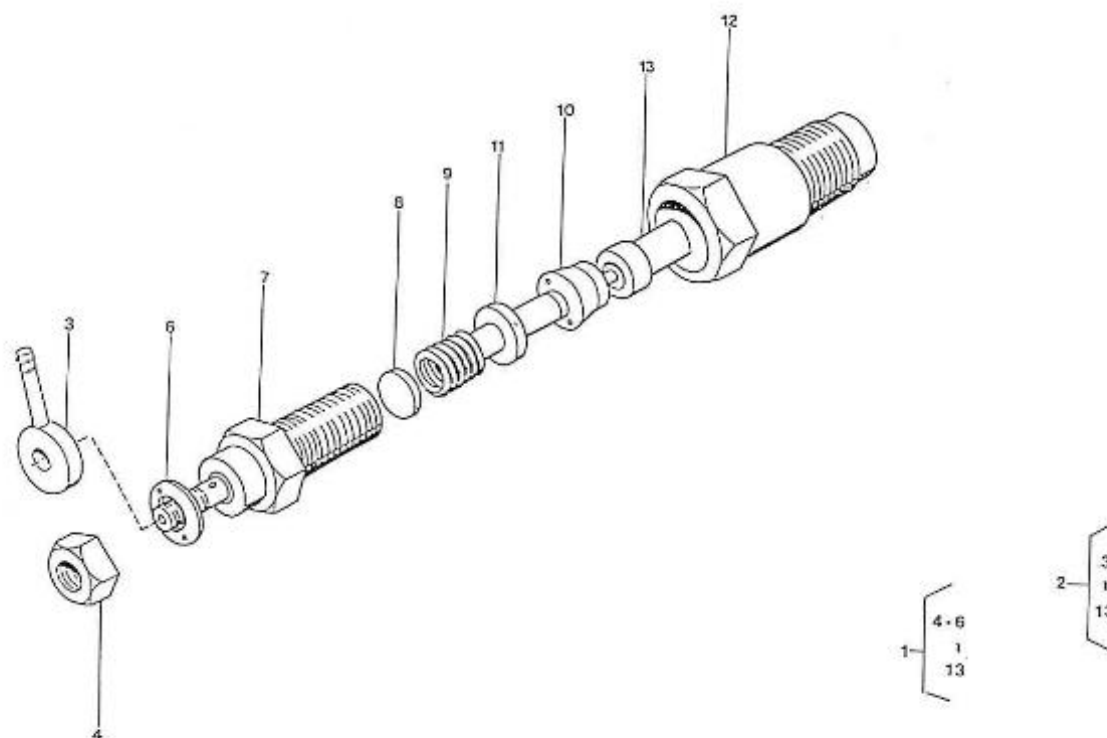

4.110HE STANDARD ENGINE / INJECTION NOZZLE

Part number	Item	Désignation article	Quantity
970152108	1	INJECTOR,CPL.	3
970492107	2	INJECTOR,CPL.SINGLE	1
970492155	3	FITTING,NOZZLE SINGLE	1
970492153	4	NUT,NOZZLE INJ.	4
970492172	6	WASHER,NOZZLE INJ.	4
970142200	8	SET,SPACER NOZZLE	4
970492143	9	SPRING,NOZZLE INJ.	4
970492144	10	PIECE,DISTANCE NOZZLE INJ.	4
970492145	11	ROD,PUSH NOZZLE INJ.	4
970492173	12	NUT,NOZZLE INJ.	4
970492113	13	NOZZLE,INJECTOR	4